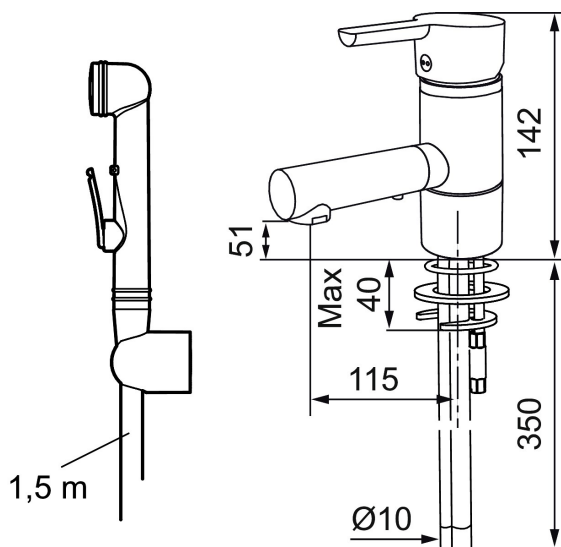

Article number: 733082.TT Flow 3 bar: 6.4 l/m

Description: Chrome

Mora MMIX combines elegance and ergonomic design with energy-efficiency. Soft geometric curves and a timeless style characterise the entire Mora MMIX range. The mixers were developed according to our unique EcoSafe™ concept focusing on low energy consumption and long-term environmental care.

Unique characteristics

Backflow protection unit type

PRODUCT DESCRIPTION

MORA MMIX B6 basin mixer

Mora MMIX combines elegance and ergonomic design with energy-efficiency. Soft geometric curves and a timeless style characterise the entire Mora MMIX range. The mixers were developed according to our unique EcoSafe™ concept focusing on low energy consumption and long-term environmental care.

Article number: 733082.TT

Sparepartlist

NO.	ART NO.	RSK	DESCRIPTION
1	409389.AE	8344867	Lever, complete
2	409392.AE	8344866	Colour marking and mounting screw for lever
3	409403.AE	8345132	Ceramic cartridge, incl service tool
3	409405.AE	8345205	Ceramic cartridge, Turbo, incl service tool
4	131415.AE	8281512	Housing M24 utv., 15 mm, chrome
5	409407.AE		Fastening details
6	S600206	8233049	Self-closing hand shower, chrome
7	130732.AE	8184186	Wall bracket
8	S600207	8236647	Shower hose, L=1,5 m, chrome
9	409390.AE	8344874	Care lever, complete, chrome

NO.	ART NO.	RSK	DESCRIPTION
10	131394.AE	8242225	Aerator insert, 7–9 l/min at 300 kPa