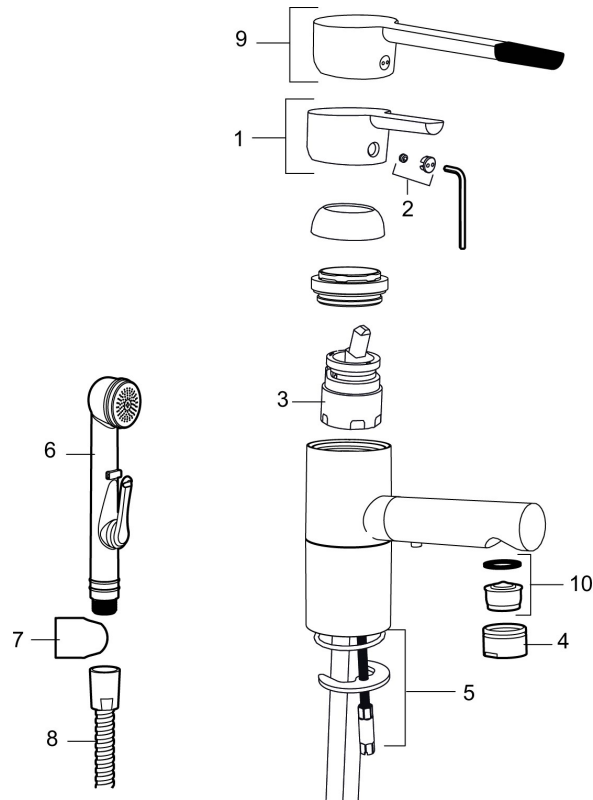

Article number: 733082.TT Flow 3 bar: 6.4 l/m

Description: Chrome

Mora MMIX combines elegance and ergonomic design with energy-efficiency. Soft geometric curves and a timeless style characterise the entire Mora MMIX range. The mixers were developed according to our unique EcoSafe™ concept focusing on low energy consumption and long-term environmental care.

Unique characteristics

Backflow protection unit type

PRODUCT DESCRIPTION

MORA MMIX B6 basin mixer

Mora MMIX combines elegance and ergonomic design with energy-efficiency. Soft geometric curves and a timeless style characterise the entire Mora MMIX range. The mixers were developed according to our unique EcoSafe™ concept focusing on low energy consumption and long-term environmental care.

Article number: 733082.TT

Sparepartlist

NO.	ART NO.	RSK	DESCRIPTION
1	409389.AE	8344867	Lever, complete
2	409392.AE	8344866	Colour marking and mounting screw for lever
3	409403.AE	8345132	Ceramic cartridge, incl service tool
3	409405.AE	8345205	Ceramic cartridge, Turbo, incl service tool
4	131415.AE	8281512	Housing M24 utv., 15 mm, chrome
5	409407.AE		Fastening details
6	S600206	8233049	Self-closing hand shower, chrome
7	130732.AE	8184186	Wall bracket
8	S600207	8236647	Shower hose, L=1,5 m, chrome
9	409390.AE	8344874	Care lever, complete, chrome

NO.	ART NO.	RSK	DESCRIPTION
10	131394.AE	8242225	Aerator insert, 7–9 l/min at 300 kPa