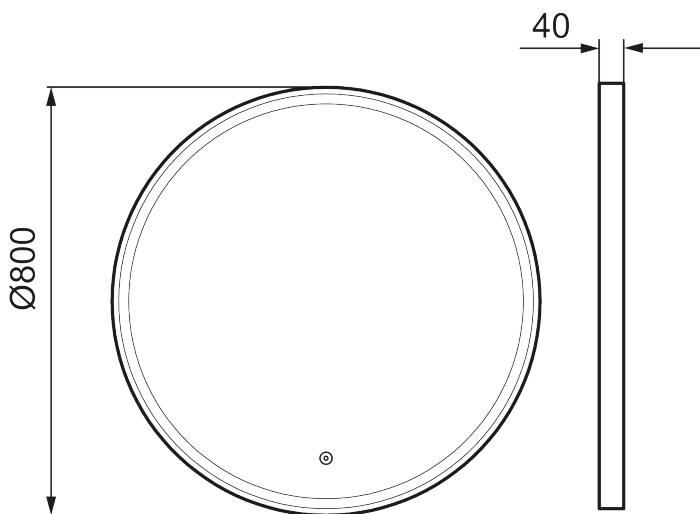

## MORA SOLO I

Encased in an attractive metal frame in matt black aluminium, with an inner LED band, Solo I gives a dynamic atmosphere to an interior. Its mirror is anti-fog for ease of use, allowing the simplicity of the design to always remain in focus.

### About the collection

An attractive framed design, with touch-operated backlighting in a versatile mirror package that's easy to style into any space.

**Article number:** 953100.12

**Description:** Ø800 mm

- Black aluminium frame
- Energy efficient LED lighting
- Copper-free glass with safety film
- Steam free with heated demister pad
- Touch operated on/off
- Light temperature 6400 K
- IP 44 certified, third party CE certified
- Mounting distance from wall: 40 mm