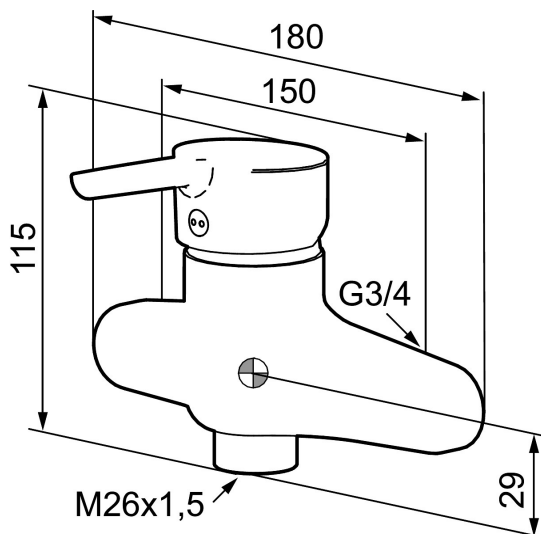

Unique characteristics

MORA MMIX W1 single lever mixer

Mora MMIX combines elegance and ergonomic design with energy-efficiency. Soft geometric curves and a timeless style characterise the entire Mora MMIX range. The mixers were developed according to our unique EcoSafe™ concept focusing on low energy consumption and long-term environmental care.

Article number: 731420.tt

Description: Chrom, incl. s-connection (2x701001), with Turbo-Jet function

- ESS (energy saving system)
- Ceramic cartridge with soft closing function
- Adjustable flow control and temperature limiter
- Projection with connectors 163 mm
- Approved non-return valves, EN-Standard EN1717
- Spout must be ordered separately, see chapter for spout