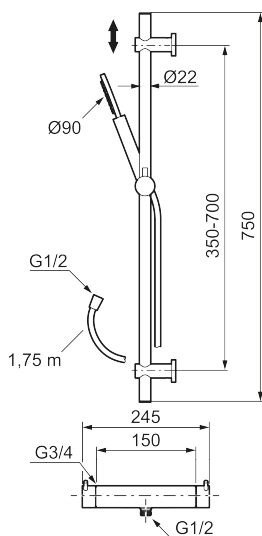

Article number: 271500.44 Flow 3 bar: 7.3 l/m

Description: Matte grey, 150 c/c

Unique characteristics

MORA INXX II shower mixer:

- Pressure balanced thermostatic mixer
- Temperature handle with safety stop at 38°C
- With Eco-function
- Approved non-return valves, EN-Standard EN1717

MORA INXX II shower:

- Shower hose in metal, PVC- and BPA-free
- With adjustable wall brackets for usage of existing screw holes
- With Easy-Clean anti-limescale system
- Eco (energy and water saving hand shower 8 l/min)

Article number: 271500.44

Sparepartlist

NO.	ART NO.	RSK	DESCRIPTION
1	209575	8275496	Hand shower, chrome
1	209575.12	8275497	Hand shower, matte black
1	209575.22	8275498	Hand shower, matte white
1	209575.44	8275499	Hand shower, matte grey
1	209575.60	8275500	Hand shower, polished brass PVD