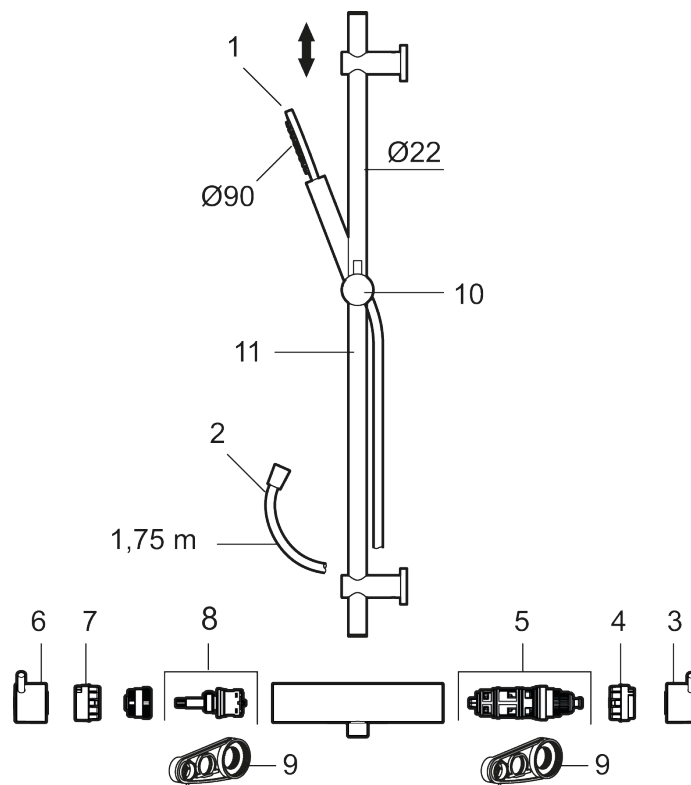

MORA INXX II shower:

- Shower hose in metal, PVC- and BPA-free
- With adjustable wall brackets for usage of existing screw holes
- With Easy-Clean anti-limescale system
- Eco (energy and water saving hand shower 8 l/min)

Article number: 271500.44

Sparepartlist

NO.	ART NO.	RSK	DESCRIPTION
1	209575	8275496	Hand shower, chrome
1	209575.12	8275497	Hand shower, matte black
1	209575.22	8275498	Hand shower, matte white
1	209575.44	8275499	Hand shower, matte grey
1	209575.60	8275500	Hand shower, polished brass PVD