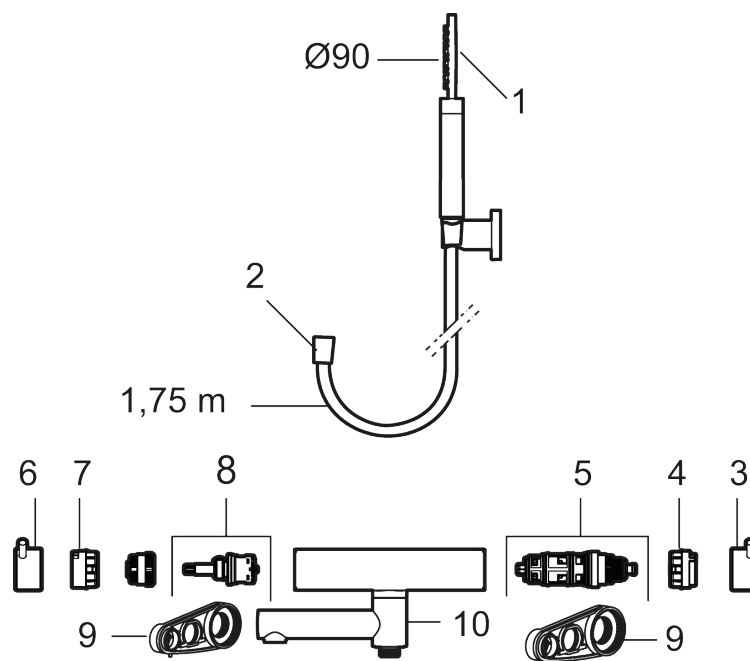

Article number: 270100.12 Flow 3 bar: 20.0 l/m

Description: Matte black, 150 c/c

Unique characteristics

Backflow protection unit type 

- With hand shower, holder and hose in metal, PVC- and BPA-free
- Swivel spout with built-in diverter
- Pressure balanced thermostatic mixer
- Temperature handle with safety stop at 38°C
- With Eco-function
- Approved non-return valves, EN-Standard EN1717

Article number: 270100.12

Sparepartlist

NO.	ART NO.	RSK	DESCRIPTION
1	209575	8275496	Hand shower, chrome
1	209575.12	8275497	Hand shower, matte black
1	209575.22	8275498	Hand shower, matte white
1	209575.44	8275499	Hand shower, matte grey
1	209575.60	8275500	Hand shower, polished brass PVD
1	209575.62	8275501	Hand shower, brused brass PVD