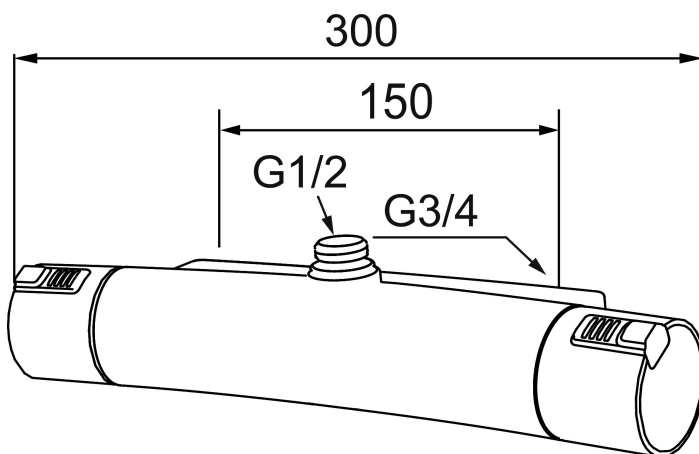

Uniqe characteristics

- With shower connection up for Shower Systems
- Pressure balanced thermostatic mixer
- Temperature handle with safety stop at 38°C
- With Eco-function
- Lead Free material
- Approved non-return valves, EN-Standard EN1717

Backflow protection unit type