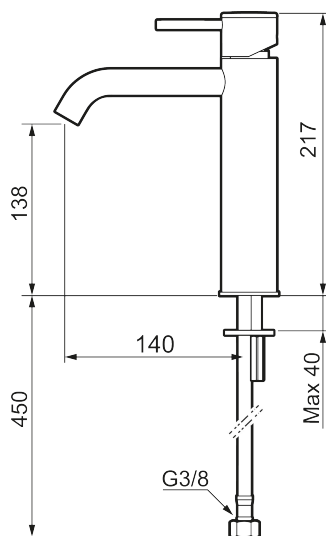

MORA INXX II soft, medium basin mixer

INXX II basin mixers are available in three different heights, including medium which is suitable for larger basins. With its durable matt black finish and essential design, the INXX II soft enhances the feeling of comfort, quality and elegance in your bathroom. The mixer has been tested and approved according to current building regulations and is energy-efficient, which means it reduces water and energy use without compromising on comfort. A push down-waste in a matching colour is available as an accessory.

Article number: 273011.12CA Flow 3 bar: 4.5 l/m

Description: Matte black

Unique characteristics

Backflow protection unit type **AA**

- Ceramic cartridge
- Adjustable flow control and temperature limiter
- Soft PEX® hoses with 3/8" connecting nut (stainless steel braided)
- Hole diameter Ø34-37 mm

Article number: 273011.12CA

Sparepartlist

NO.	ART NO.	RSK	DESCRIPTION
1	409701.AE	8394076	Lever, complete, chrome
1	409701.12AE	8394077	Lever, complete, matte black
1	409701.22AE	8394078	Lever, complete, matte white
1	409701.44AE	8394079	Lever, complete, matte grey

NO.	ART NO.	RSK	DESCRIPTION
1	409701.60AE	8394080	Lever, complete, polished brass PVD
1	409701.62AE	8394081	Lever, complete, brushed brass PVD
2	409703.AE	8437060	Ceramic cartridge
3	409706.AE	8281571	Aerator M16,5 ext., 5 l/min at 200–600 kPa
4	209518.AE	8346911	Fastening details
5	409708.AE	8394122	Care-handle, chrome
5	409708.12AE	8394123	Care-handle, matte black
5	409708.22AE	8394124	Care-handle, matte white
5	409708.44AE	8394125	Care-handle, matte grey
5	409708.60AE	8394126	Care-handle, polished brass PVD
5	409708.62AE	8394127	Care-handle, brushed brass PVD