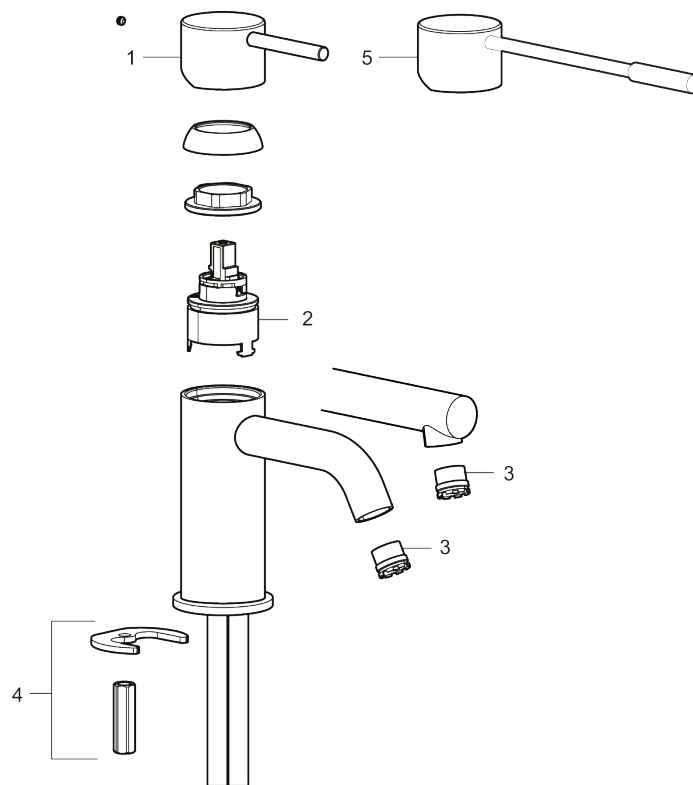

Article number: 273011.12CA Flow 3 bar: 4.5 l/m

Description: Matte black

Unique characteristics

Backflow protection unit type **AA**

- Ceramic cartridge
- Adjustable flow control and temperature limiter
- Soft PEX® hoses with 3/8" connecting nut (stainless steel braided)
- Hole diameter Ø34-37 mm

PRODUCT DESCRIPTION

MORA INXX II soft, medium basin mixer

INXX II basin mixers are available in three different heights, including medium which is suitable for larger basins. With its durable matt black finish and essential design, the INXX II soft enhances the feeling of comfort, quality and elegance in your bathroom. The mixer has been tested and approved according to current building regulations and is energy-efficient, which means it reduces water and energy use without compromising on comfort. A push down-waste in a matching colour is available as an accessory.

Article number: 273011.12CA

Sparepartlist

NO.	ART NO.	RSK	DESCRIPTION
1	409701.AE	8394076	Lever, complete, chrome
1	409701.12AE	8394077	Lever, complete, matte black
1	409701.22AE	8394078	Lever, complete, matte white
1	409701.44AE	8394079	Lever, complete, matte grey

NO.	ART NO.	RSK	DESCRIPTION
1	409701.60AE	8394080	Lever, complete, polished brass PVD
1	409701.62AE	8394081	Lever, complete, brushed brass PVD
2	409703.AE	8437060	Ceramic cartridge
3	409706.AE	8281571	Aerator M16,5 ext., 5 l/min at 200–600 kPa
4	209518.AE	8346911	Fastening details
5	409708.AE	8394122	Care-handle, chrome
5	409708.12AE	8394123	Care-handle, matte black
5	409708.22AE	8394124	Care-handle, matte white
5	409708.44AE	8394125	Care-handle, matte grey
5	409708.60AE	8394126	Care-handle, polished brass PVD
5	409708.62AE	8394127	Care-handle, brushed brass PVD