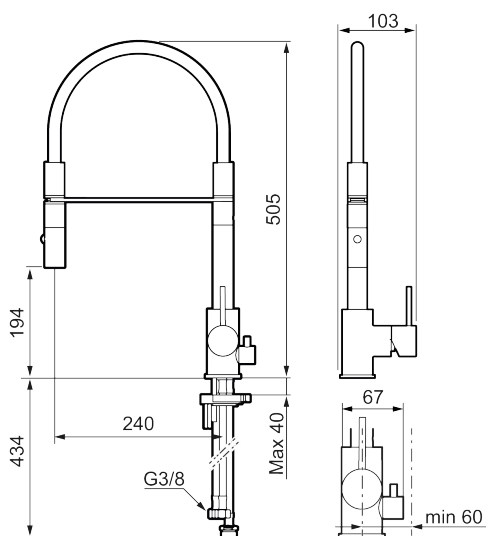

Article number: 272091.76CA Flow 3 bar: 6.0 l/m

Description: Brushed nickel

### Unique characteristics

Backflow protection unit type **EB**

- Nozzle with two spray patterns (normal and rinse)
- Ceramic cartridge
- Adjustable flow control and temperature limiter
- Swivel spout, limitation part for 60°, 85°, 110° or 360° included
- Soft PEX® hoses with 3/8" connecting nut (stainless steel braided)
- Approved non-return valves, EN-Standard EN1717
- Hole diameter Ø34-37 mm