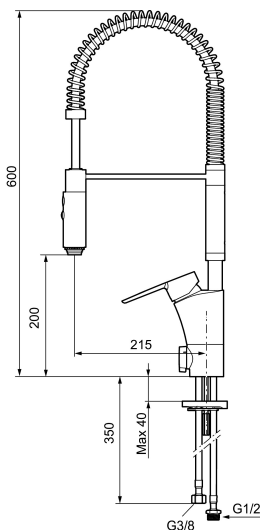

## MORA CERA miniprofi kitchen mixer

The kitchen mixer for demanding domestic chefs (pro's). Mora Cera Miniprofi takes the benefits of the professional kitchen into your home, providing an exciting accent to the traditional domestic kitchen. The headpiece (nozzle) is removable and the flow can be varied between different spray patterns such as concentrated jet or shower. The kitchen work becomes easier, more efficient, more attractive and with the ESS function more environmental friendly.

Article number: 242311 Flow 3 bar: 10.3 l/m

Description: Chrome

Unique characteristics

Backflow protection unit type

- ESS (energy saving system)
- Ceramic cartridge with soft closing function
- Adjustable flow control and temperature limiter
- Hose, limitation part for 60°, 85°, 110° or 360° included
- Nozzle with concentrated jet and hand shower
- Soft PEX<sup>®</sup> hoses with 3/8" connecting nut (stainless steel braided)
- With dishwasher valve, switchable between cold and hot water. Pre-set on cold water
- Approved non-return valves, EN-Standard EN1717
- Hole diameter Ø34-37 mm

## Sparepartlist

NO.	ART NO.	RSK	DESCRIPTION
1	409331.AE		Nozzle
2	409330.AE		Hose, Mora Izzy Mini-Profi
3	409336.AE		Gasket kit, Mora Izzy Mini-Profi
4	409335.AE		Arm and screw, Mora Izzy Mini-Profi
5	409600.AE	8345186	Lever, complete
6	409392.AE	8344866	Colour marking and mounting screw for lever
7	409391.AE	8344865	Cover nut
8	409393.AE	8345179	Lock nut for cartridge, incl service tool
9	S600273	8387230	Ceramic cartridge with service tool, cold start (green ring)
10	891096.AE	8345921	Service tool