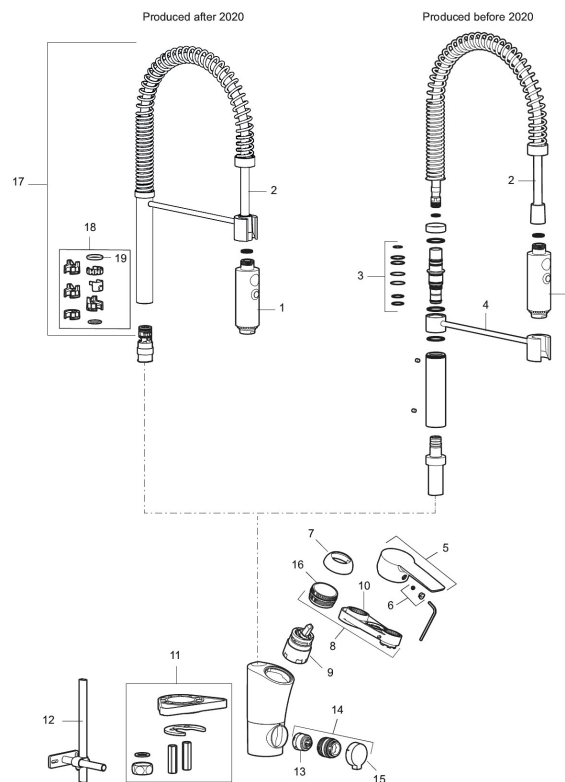

PRODUCT DESCRIPTION

MORA CERA miniprofi kitchen mixer

The kitchen mixer for demanding domestic chefs (pro's). Mora Cera Miniprofi takes the benefits of the professional kitchen into your home, providing an exciting accent to the traditional domestic kitchen. The headpiece (nozzle) is removable and the flow can be varied between different spray patterns such as concentrated jet or shower. The kitchen work becomes easier, more efficient, more attractive and with the ESS function more environmental friendly.

Article number: 242311

Sparepartlist

NO.	ART NO.	RSK	DESCRIPTION
1	409331.AE		Nozzle
2	409330.AE		Hose, Mora Izzy Mini-Profi
3	409336.AE		Gasket kit, Mora Izzy Mini-Profi
4	409335.AE		Arm and screw, Mora Izzy Mini-Profi
5	409600.AE	8345186	Lever, complete
6	409392.AE	8344866	Colour marking and mounting screw for lever
7	409391.AE	8344865	Cover nut
8	409393.AE	8345179	Lock nut for cartridge, incl service tool
9	S600273	8387230	Ceramic cartridge with service tool, cold start (green ring)
10	891096.AE	8345921	Service tool