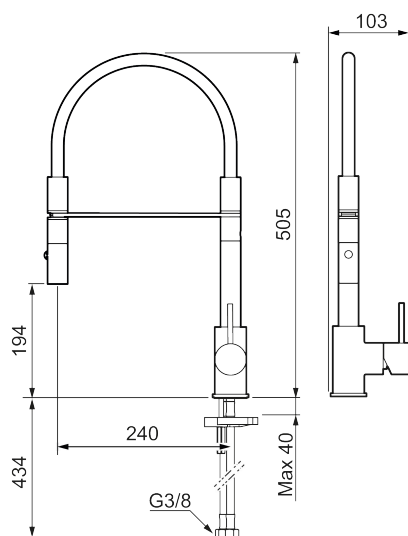

Article number: 272081.12CA Flow 3 bar: 6.0 l/m

Description: Matte black

Unique characteristics

Backflow protection unit type **EB**

- Nozzle with two spray patterns (normal and rinse)
- Ceramic cartridge
- Adjustable flow control and temperature limiter
- Swivel spout, limitation part for 60°, 85°, 110° or 360° included
- Soft PEX® hoses with 3/8" connecting nut (stainless steel braided)
- Approved non-return valves, EN-Standard EN1717
- Hole diameter Ø34-37 mm