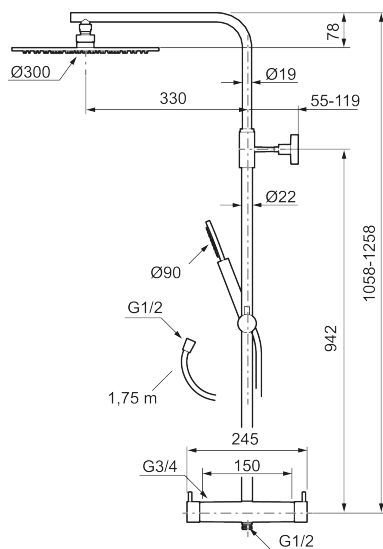

MORA INXX II shower system kit

With its durable chrome finish the INXX II combines classic design with high performance, constant temperature, outstanding comfort and effective scald protection. The overhead shower has a large, slim shower head that looks great in bathrooms with a strong character and striking shapes, as well as in classic bathrooms designed for rest and relaxation. The mixer has been tested and approved according to current building regulations and is energy-efficient, which means it reduces water and energy use without compromising on comfort. The INXX II collection offers a world-class water experience.

About the collection

INXX II is an elegant, timeless collection in a palette of carefully selected colours. Offering a combination of high quality, sober design and outstanding comfort, this is the ultimate collection.

Article number: 271900 Flow 3 bar: 11.3 l/m

Description: Chrome, 150 c/c

MORA INXX II thermostatic mixer:

- Pressure balanced thermostatic mixer
- With reversible headwork
- Temperature handle with safety stop at 38°C
- With Eco-function
- Approved non-return valves, EN-Standard EN1717

MORA INXX II Shower System:

- Shower hose in metal, PVC- and BPA-free
- With Easy-Clean anti-limescale system
- Adjustable height
- Hand shower 7,5 l/min, shower head 11 l/min