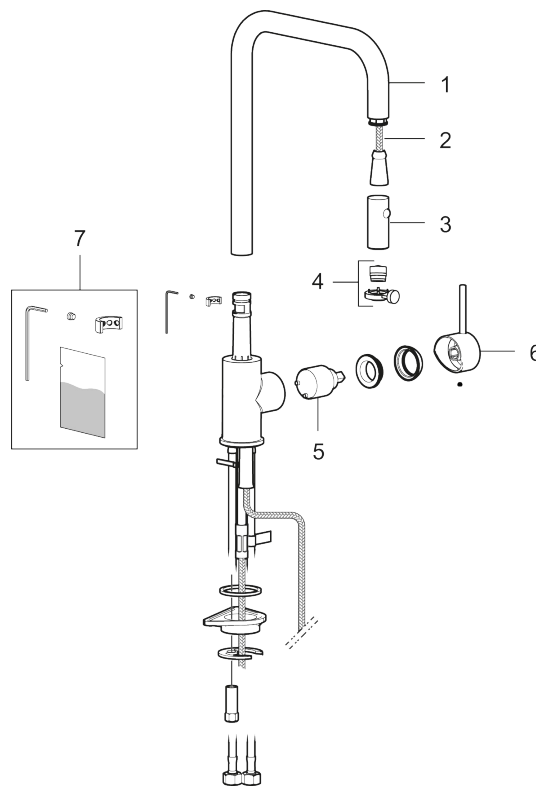

Unique characteristics

Backflow protection unit type 

Article number: 272031.12CA **Flow 3 bar:** 6.0 l/m
Description: Matte black

- Pull out telescopic nozzle with two spray patterns (normal and rinse)
- Adjustable flow control and temperature limiter
- Soft PEX[®] hoses with 3/8" connecting nut (stainless steel braided)
- Swivel spout 130°, adaptable for different sinks
- Approved non-return valves, EN-Standard EN1717
- Hole diameter Ø34-37 mm

PRODUCT DESCRIPTION

MORA INXX II pullout kitchen mixer

With a resilient matte black tone and a paired back expression, INXX II soft contributes to a luxurious and elegant kitchen.

The mixer features a pullout hand shower that can be switched between a regular water stream and a shower.

When the water is turned off, the stream automatically resets to its standard setting.

Article number: 272031.12CA

Sparepartlist

NO.	ART NO.	RSK	DESCRIPTION
1	S600235	8387100	Spout, complete, chrome
1	S600235.12	8387101	Spout, complete, matte black
2	S600189	8387146	Hose

NO.	ART NO.	RSK	DESCRIPTION
3	S600188	8387098	Nozzle, chrome
3	S600188.12	8387099	Nozzle, matte black
4	S600216	3871102	Aerator insert with tool
5	S600268	8387259	Ceramic cartridge
6	409700.AE	8394069	Lever, complete, chrome
6	409700.12AE	8394070	Lever, complete, matte black
7	S600213	8387148	Limitation segment