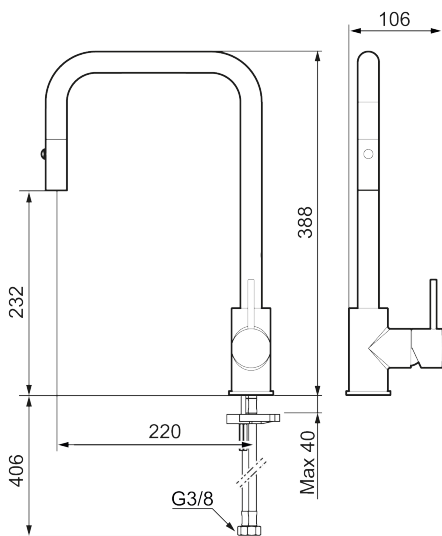

MORA INXX II pullout kitchen mixer

With a resilient matte black tone and a paired back expression, INXX II soft contributes to a luxurious and elegant kitchen. The mixer features a pullout hand shower that can be switched between a regular water stream and a shower. When the water is turned off, the stream automatically resets to its standard setting.

Unique characteristics

Backflow protection unit type 

Article number: 272031.12CA **Flow 3 bar:** 6.0 l/m
Description: Matte black

- Pull out telescopic nozzle with two spray patterns (normal and rinse)
- Adjustable flow control and temperature limiter
- Soft PEX[®] hoses with 3/8" connecting nut (stainless steel braided)
- Swivel spout 130°, adaptable for different sinks
- Approved non-return valves, EN-Standard EN1717
- Hole diameter Ø34-37 mm

When the water is turned off, the stream automatically resets to its standard setting.

Article number: 272031.12CA

Sparepartlist

NO.	ART NO.	RSK	DESCRIPTION
1	S600235	8387100	Spout, complete, chrome
1	S600235.12	8387101	Spout, complete, matte black
2	S600189	8387146	Hose

NO.	ART NO.	RSK	DESCRIPTION
3	S600188	8387098	Nozzle, chrome
3	S600188.12	8387099	Nozzle, matte black
4	S600216	3871102	Aerator insert with tool
5	S600268	8387259	Ceramic cartridge
6	409700.AE	8394069	Lever, complete, chrome
6	409700.12AE	8394070	Lever, complete, matte black
7	S600213	8387148	Limitation segment