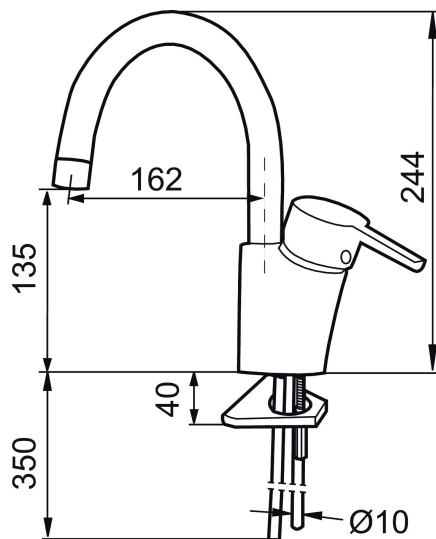

MORA MMIX wash trough mixer

Mora MMIX combines elegance and ergonomic design with energy-efficiency. Soft geometric curves and a timeless style characterise the entire Mora MMIX range. The mixers were developed according to our unique EcoSafe™ concept focusing on low energy consumption and long-term environmental care.

Article number: 733092 Flow 3 bar: 7.5 l/m

Description: Chrome

Unique characteristics

Backflow protection unit type

- ESS (energy saving system)
- Soft closing with ceramic cartridge
- Fixed spout
- Soft PEX® hoses with 3/8" connecting nut (stainless steel braided)
- Lead Free
- Hole diameter Ø28-37 mm