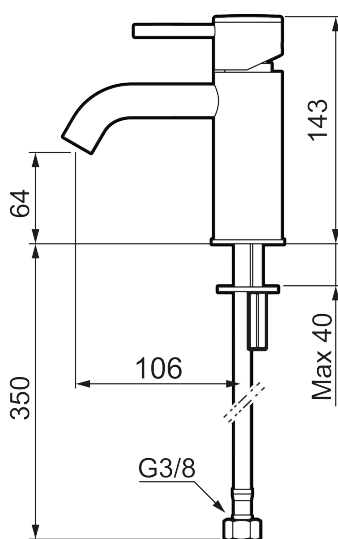

MORA INXX II soft, small basin mixer

INXX II basin mixers are available in three different heights, including small which is suitable for small basins. With its durable, elegant brushed brass finish and essential design, the INXX II soft enhances the feeling of comfort, quality and elegance in your bathroom. The mixer has been tested and approved according to current building regulations and is energy-efficient, which means it reduces water and energy use without compromising on comfort. A push down-waste in a matching colour is available as an accessory.

Article number: 273001.62CA Flow 3 bar: 4.5 l/m

Description: Brushed brass PVD

Unique characteristics

Backflow protection unit type 

- Ceramic cartridge
- Adjustable flow control and temperature limiter
- Soft PEX® hoses with 3/8" connecting nut (stainless steel braided)
- Hole diameter Ø34-37 mm

NO.	ART NO.	RSK	DESCRIPTION
1	409701.60AE	8394080	Lever, complete, polished brass PVD
1	409701.62AE	8394081	Lever, complete, brushed brass PVD
2	409703.AE	8437060	Ceramic cartridge
3	409706.AE	8281571	Aerator M16,5 ext., 5 l/min at 200–600 kPa
4	209518.AE	8346911	Fastening details
5	409708.AE	8394122	Care-handle, chrome
5	409708.12AE	8394123	Care-handle, matte black
5	409708.22AE	8394124	Care-handle, matte white
5	409708.44AE	8394125	Care-handle, matte grey
5	409708.60AE	8394126	Care-handle, polished brass PVD
5	409708.62AE	8394127	Care-handle, brushed brass PVD