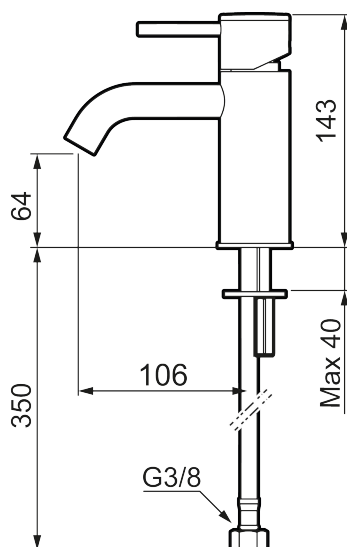

MORA INXX II soft, small basin mixer

INXX II basin mixers are available in three different heights, including small which is suitable for small basins. With its durable, elegant brushed brass finish and essential design, the INXX II soft enhances the feeling of comfort, quality and elegance in your bathroom. The mixer has been tested and approved according to current building regulations and is energy-efficient, which means it reduces water and energy use without compromising on comfort. A push down-waste in a matching colour is available as an accessory.

Article number: 273001.62CA Flow 3 bar: 4.5 l/m

Description: Brushed brass PVD

Unique characteristics

Backflow protection unit type

- Ceramic cartridge
- Adjustable flow control and temperature limiter
- Eco (energy and water saving constant flow aerator, 5 l/min at 200–600 kPa)
- Soft PEX® hoses with 3/8" connecting nut (stainless steel braided)
- Hole diameter Ø34-37 mm