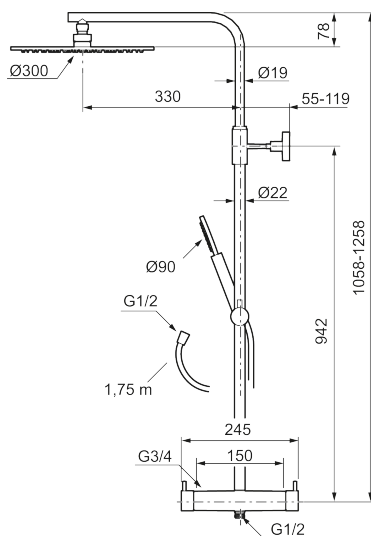

Article number: 271900.12 Flow 3 bar: 11.3 l/m

Description: Matte black, 150 c/c

Unique characteristics

Consist of:

MORA INXX II thermostatic mixer:

- Pressure balanced thermostatic mixer
- With reversible headwork
- Temperature handle with safety stop at 38°C
- With Eco-function
- Approved non-return valves, EN-Standard EN1717

MORA INXX II Shower System:

- Shower hose in metal, PVC- and BPA-free
- With Easy-Clean anti-limescale system
- Adjustable height
- Hand shower 7,5 l/min, shower head 11 l/min

PRODUCT DESCRIPTION

MORA INXX II shower system kit

Article number: 271900.12

Sparepartlist

NO.	ART NO.	RSK	DESCRIPTION
1	130348	8237489	Shower head 300 mm, chrome
1	130348.12	8237490	Shower head 300 mm, matte black
1	130348.22	8237491	Shower head 300 mm, matte white