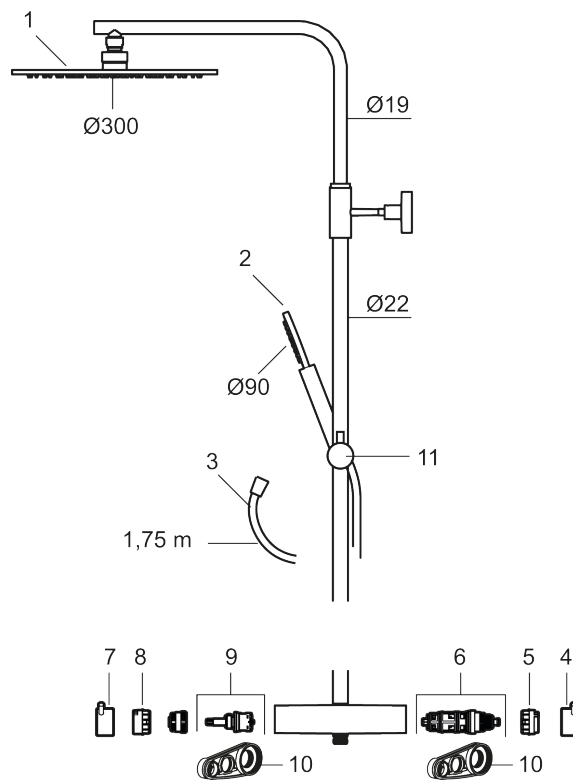

MORA INXX II Shower System:

- Shower hose in metal, PVC- and BPA-free
- With Easy-Clean anti-limescale system
- Adjustable height
- Hand shower 7,5 l/min, shower head 11 l/min

PRODUCT DESCRIPTION

MORA INXX II shower system kit

Article number: 271900.12

Sparepartlist

NO.	ART NO.	RSK	DESCRIPTION
1	130348	8237489	Shower head 300 mm, chrome
1	130348.12	8237490	Shower head 300 mm, matte black
1	130348.22	8237491	Shower head 300 mm, matte white