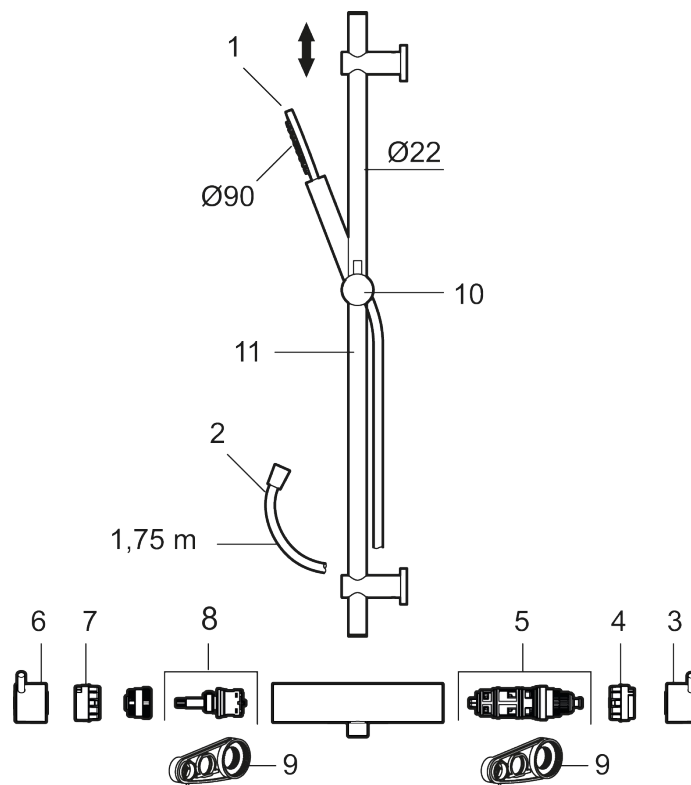

MORA INXX II shower:

- Shower hose in metal, PVC- and BPA-free
- With adjustable wall brackets for usage of existing screw holes
- With Easy-Clean anti-limescale system
- Constant flow 7,5 l/min at 200–600 kPa

Article number: 271600.12

Sparepartlist

NO.	ART NO.	RSK	DESCRIPTION
1	209575	8275496	Hand shower, chrome
1	209575.12	8275497	Hand shower, matte black
1	209575.22	8275498	Hand shower, matte white
1	209575.44	8275499	Hand shower, matte grey
1	209575.60	8275500	Hand shower, polished brass PVD