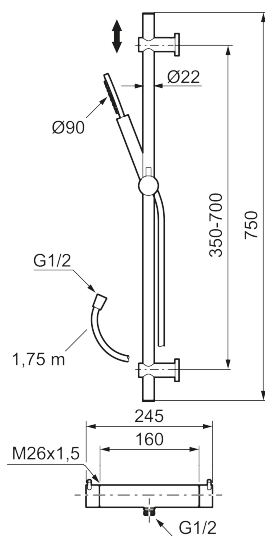

Article number: 271600.12 **Flow 3 bar:** 7.3 l/m

Description: Matte black, 160 c/c

Unique characteristics

Consist of:

MORA INXX II shower mixer:

- Pressure balanced thermostatic mixer
- Temperature handle with safety stop at 38°C
- With Eco-function
- Approved non-return valves, EN-Standard EN1717

MORA INXX II shower:

- Shower hose in metal, PVC- and BPA-free
- With adjustable wall brackets for usage of existing screw holes
- With Easy-Clean anti-limescale system
- Constant flow 7,5 l/min at 200–600 kPa

Article number: 271600.12

Sparepartlist

NO.	ART NO.	RSK	DESCRIPTION
1	209575	8275496	Hand shower, chrome
1	209575.12	8275497	Hand shower, matte black
1	209575.22	8275498	Hand shower, matte white
1	209575.44	8275499	Hand shower, matte grey
1	209575.60	8275500	Hand shower, polished brass PVD