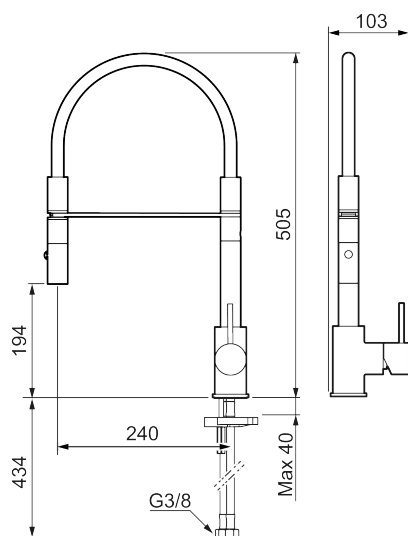

**Article number:** 272081.12CA **Flow 3 bar:** 6.0 l/m

**Description:** Matte black

### Unique characteristics

Backflow protection unit type 

- Nozzle with two spray patterns (normal and rinse)
- Ceramic cartridge
- Adjustable flow control and temperature limiter
- Swivel spout, limitation part for 60°, 85°, 110° or 360° included
- Soft PEX® hoses with 3/8" connecting nut (stainless steel braided)
- Approved non-return valves, EN-Standard EN1717
- Hole diameter Ø34-37 mm