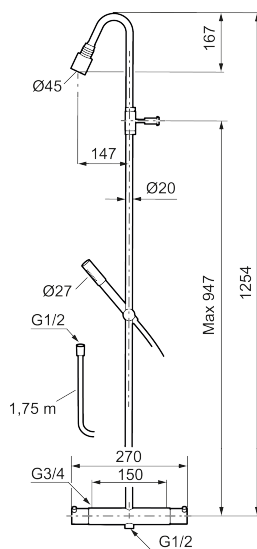

## MORA IZZY shower system kit

Mora Izzy exudes harmony and elegance. The elegantly curved spout gives Mora Izzy its characteristic look. Izzy Regular has a chrome-plated surface that suits all interiors.

Article number: 705600

Description: Chrome

Consist of:

**Mora Izzy thermostatic mixer:**

- Compensates for temperature and pressure fluctuations
- With reversible headwork
- Temperature handle with safety stop at 38°C
- With Eco-function Approved non-return valves, EN-Standard EN1717

**Mora Izzy Shower System:**

- Shower hose in metal, PVC- and BPA-free
- With Easy-Clean anti-limescale system
- Shower bar can be shortened if required
- Eco (energy and water saving hand shower 9 l/min, shower head 12 l/min)