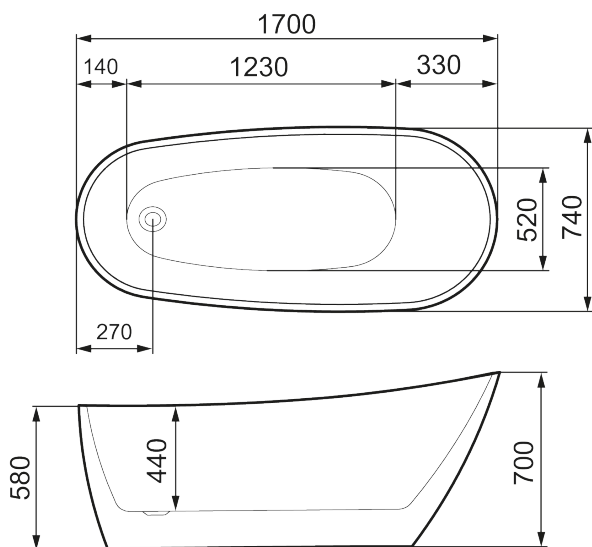

Unique characteristics

MORA MARE IX

A lavish bathing experience and striking aesthetic combine in a freestanding bath made for 'me time'. A bold, thick rim gives Mare IX a genuine presence and the unidirectional profile allows for both comfortable relaxation and functional showering.

Our advanced overflow design reduces the risk of overfilling your bath.

About the collection

The calming Mare range, meaning ocean in Latin. Freestanding baths in premium acrylic with a lighter edge thickness. Clean lines and easy curves combine with function and convenience.

In any color you want

Article number: 951109

Description: White, L1700 x W740 x H700

- Freestanding bathtub in acrylic
- Single-sided model
- Pre-installed white bottom valve
- Discrete integrated overflow
- Volume: 250 l
- Weight: 59 kg