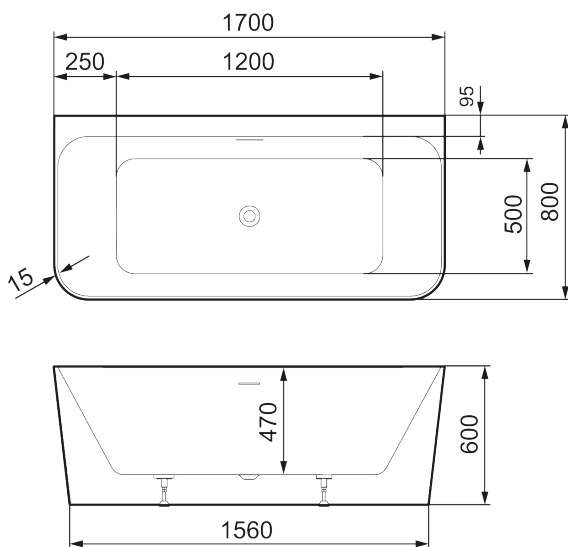

Unique characteristics

MORA MARE IV

A D-formed design that can be positioned flush to a wall while retaining the sleekness of a freestanding bath, the Mare IV hits the sweet spot of function and aesthetics.

The symmetrical design can be selected with an 800mm width to allow two adults to bathe comfortably.

Made in durable acrylic for ease of maintenance, with its slimline, contemporary 15mm thick walls give a generous bathing experience without being oversized.

In any color you want

Article number: 951104

Description: White, L1700 x W800 x H600

- Freestanding bathtub in acrylic, designed to rest against the wall
- Double-sided model - relaxing soak at either end of the tub
- Pre-installed white bottom valve
- Discrete integrated overflow
- Slimline
- Volume: 290 l
- Weight: 57 kg