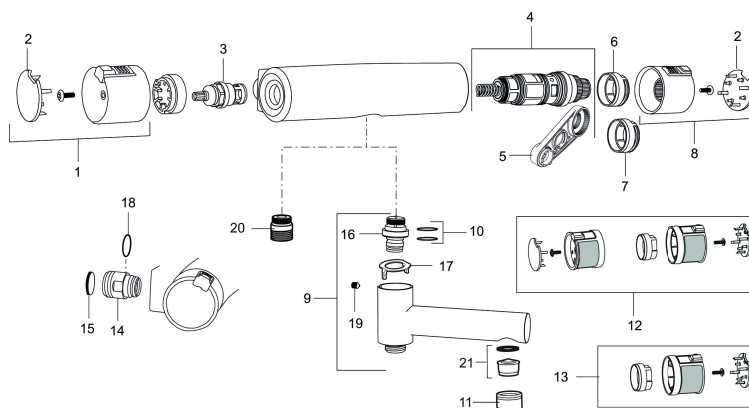

Article number: 731102

Sparepartlist

NO.	ART NO.	RSK	DESCRIPTION
1	409353.AA	8345088	On/off handle, complete, chrome, retail packed
1	409353.0011AA	8345087	On/off handle, complete, chrome/black, retail packed
2	409358.AA	8345089	End cover, chrome, retail packed
2	409358.0011AA	8345090	End cover, black, retail packed
3	S600274	8397028	Ceramic headwork (G15)
4	S600275	8397029	Thermostatic cartridge, complete, incl. service tool
5	S600298	3870203	Service tool
6	S600311	8397045	Scalding protection ring (standard), black
7	409364.AE	8346506	Scalding protection ring, (max 42 °C)
8	409352.AA	8345086	Temperature handle, complete, chrome, retail packed
8	409352.0011AA	8345085	Temperature handle, complete, chrome/black, retail packed
9	409356	8344853	Swivel spout, for conversion of shower mixer to bath/shower mixer, chrome
10	209519.AE	8938340	O-ring, for swivel spout
11	131415.AE	8281512	Housing M24 utv., 15 mm, chrome
12	409370.AA	8345139	Rebuild kit, care, black/chrome, retail packed
12	409370.0085AA	8345162	Rebuild kit, care, lime/black, retail packed
12	409370.0095AE	8345210	Rebuild kit, care, red/black
13	409440.AE	8345211	Rebuild kit with fixed temp. stop, care, chrome
14	409360.AA	8187781	Inlet connector 150 c/c (left-handed thread), retail packed

NO.	ART NO.	RSK	DESCRIPTION
14	409361.AE	8228492	Inlet connector 160 c/c
15	409359.AA	8345172	Filter kit for connecting links, retail packed
16	409366.AE		Nipple M18x1 with o-ring for bath mixer
17	38521000	8295345	Stop ring
18	129131.AE	8295316	O-ring (18,1 x 1,6), 2 pcs
19	708655.AE	8295447	Locking screw
20	409365.AE	8187026	Nipple M18x1 - G1/2
21	139783.AE	8281546	Aerator inlet, 20–24 l/min at 300 kPa