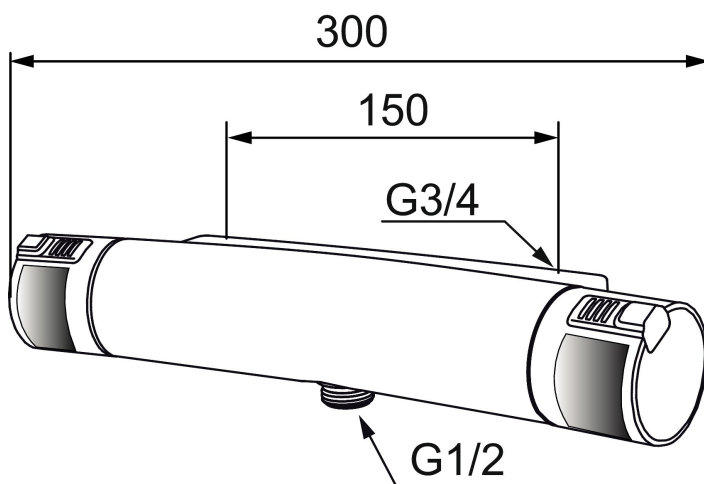

MORA MMIX T5 care shower mixer

Ergonomic thermostatic mixer with “extra grip” handles and a heightened push button that easily can be manoeuvred with the palm of the hand. With a black TPE that gives extra contrast for visual disabilities and a softer feeling.

Also available in a lime green “limited edition”

Article number: 731102

Description: Chrome/black

Unique characteristics

Backflow protection unit type **EB**

- With shower connection down
- Pressure balanced thermostatic mixer
- Temperature handle with safety stop at 38°C and 42°C
- With Eco-function
- Lead Free material
- Approved non-return valves, EN-Standard EN1717
- Extra user-friendly grips, approved by the Rheumatism Association in Sweden

PRODUCT DESCRIPTION

MORA MMIX T5 care shower mixer

Ergonomic thermostatic mixer with “extra grip” handles and a heightened push button that easily can be manoeuvred with the palm of the hand. With a black TPE that gives extra contrast for visual disabilities and a softer feeling. Also available in a lime green “limited edition”

NO.	ART NO.	RSK	DESCRIPTION
14	409361.AE	8228492	Inlet connector 160 c/c
15	409359.AA	8345172	Filter kit for connecting links, retail packed
16	409366.AE		Nipple M18x1 with o-ring for bath mixer
17	38521000	8295345	Stop ring
18	129131.AE	8295316	O-ring (18,1 x 1,6), 2 pcs
19	708655.AE	8295447	Locking screw
20	409365.AE	8187026	Nipple M18x1 - G1/2
21	139783.AE	8281546	Aerator inlet, 20–24 l/min at 300 kPa