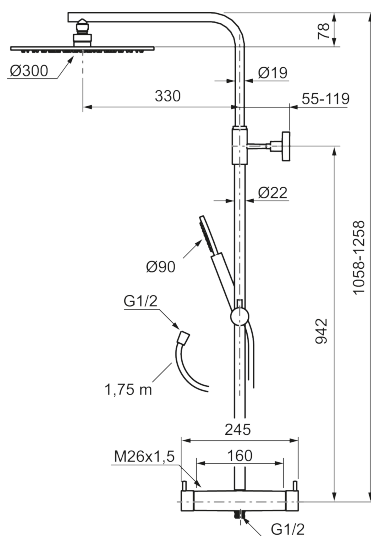

Consist of:

MORA INXX II thermostatic mixer:

- Pressure balanced thermostatic mixer
- With reversible headwork
- Temperature handle with safety stop at 38°C
- With Eco-function
- Approved non-return valves, EN-Standard EN1717

MORA INXX II Shower System:

- Shower hose in metal, PVC- and BPA-free
- With Easy-Clean anti-limescale system
- Adjustable height
- Hand shower 7,5 l/min, shower head 11,3 l/min