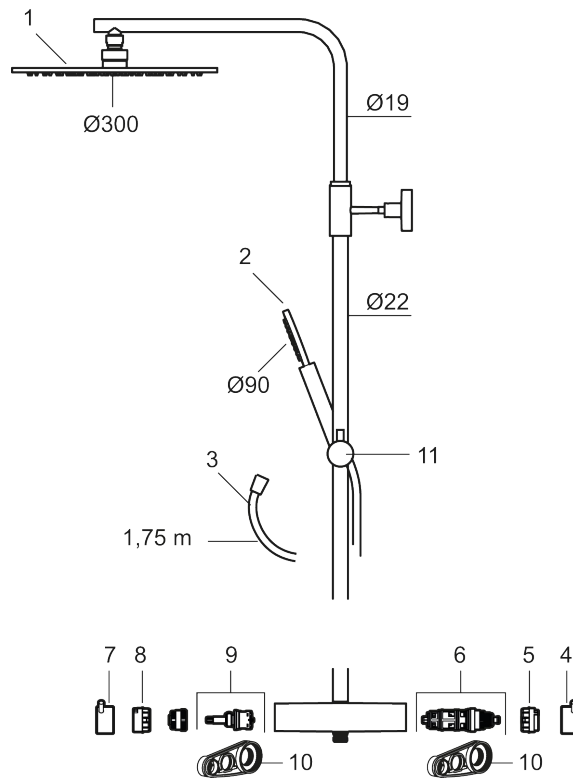

PRODUCT DESCRIPTION

MORA INXX II shower system kit

With its durable matt white finish the INXX II combines classic design with high performance, constant temperature, outstanding comfort and effective scald protection. The overhead shower has a large, slim shower head that looks great in bathrooms with a strong character and striking shapes, as well as in classic bathrooms designed for rest and relaxation. The mixer has been tested and approved according to current building regulations and is energy-efficient, which means it reduces water and energy use without compromising on comfort. The INXX II collection offers a world-class water experience.

About the collection

INXX II is an elegant, timeless collection in a palette of carefully selected colours. Offering a combination of high quality, sober design and outstanding comfort, this is the ultimate collection.

Article number: 271800.22

Sparepartlist

NO.	ART NO.	RSK	DESCRIPTION
1	130348	8237489	Shower head 300 mm, chrome
1	130348.12	8237490	Shower head 300 mm, matte black
1	130348.22	8237491	Shower head 300 mm, matte white