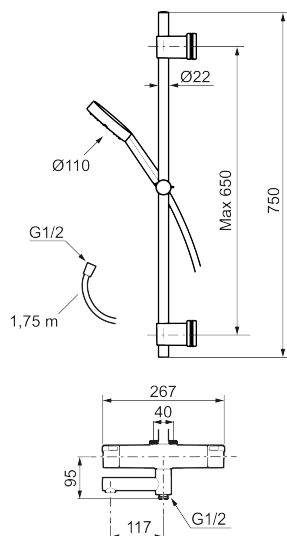

Unique characteristics

Backflow protection unit type 

MMIX II bath & shower kit Vaska

The MMIX II bath & shower kit features an updated design for its hand shower unit and an enhanced thermostat. Mora's signature attention to detail and focus on quality mean this sleek chrome shower delivers on all fronts.

Article number: 334045 **Flow 3 bar:** 22.9 l/m

Description: Chrome, 40 c/c, pipe connection up

Consist of:

MORA MMIX II thermostatic mixer:

- Swivel spout with built-in diverter
- Pressure balanced thermostatic mixer
- With reversible headwork
- Temperature handle with safety stop at 38°C
- With Eco-function
- Lead Free material
- Approved non-return valves, EN-Standard EN1717
- Note! Not for Vaska

MORA MMIX II shower set (art.no. 331300):

- Shower hose in metal, PVC- and BPA-free
- With bracket for mounting on 40 c/c pipes
- With Easy-Clean anti-limescale system