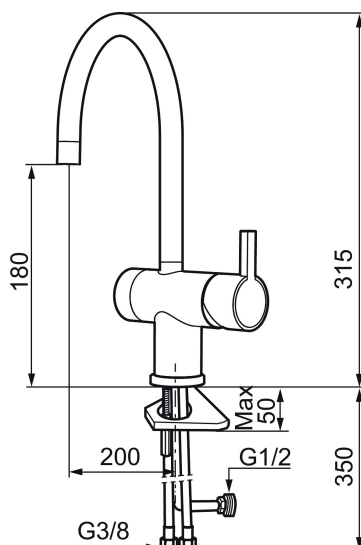

Article number: 707105.0011 Flow 3 bar: 7.7 l/m

Description: Chrome/black

Unique characteristics

Backflow protection unit type

- ESS (energy saving system)
- Ceramic cartridge
- Adjustable flow control and temperature limiter
- Eco (energy and water saving constant flow aerator, 7,6 l/min at 200–600 kPa)
- Soft PEX® hoses with 3/8" connecting nut (stainless steel braided)
- Swivel spout, limitation part for 60°, 120° or 360° included
- With dishwasher valve, switchable between cold and hot water. Pre-set on cold water
- Hole diameter Ø32-35 mm