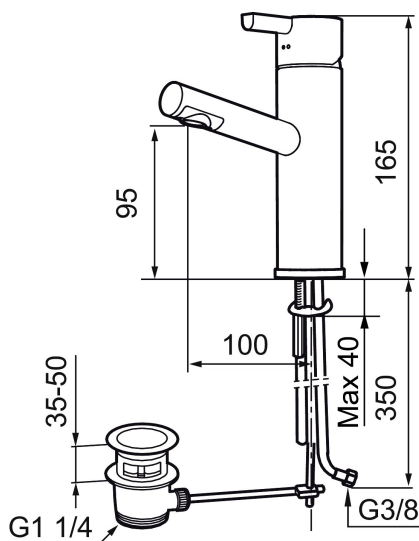

Unique characteristics

- With pop-up waste
- ESS (energy saving system)
- Ceramic cartridge
- Adjustable flow control and temperature limiter
- Soft PEX® hoses with 3/8" connecting nut (stainless steel braided)
- Hole diameter Ø32-37 mm (Ø32-35 mm recommended)

Backflow protection unit type