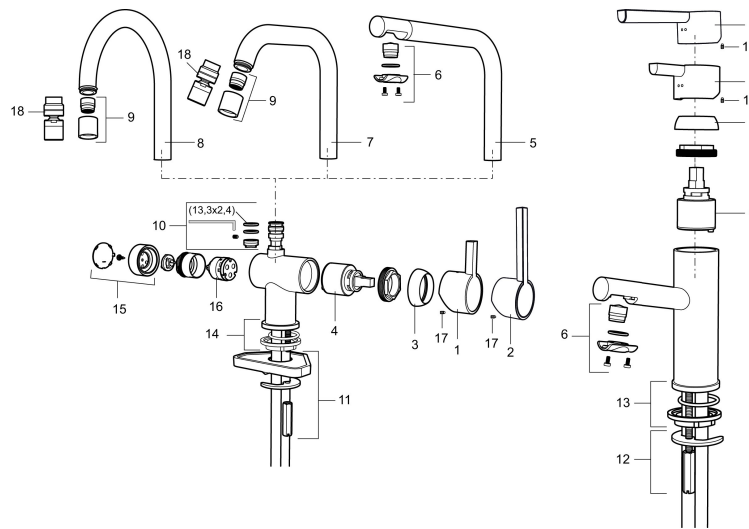

Article number: 707155 **Flow 3 bar:** 7.0 l/m

Description: Chrome

Unique characteristics

- With pop-up waste
- ESS (energy saving system)
- Ceramic cartridge
- Adjustable flow control and temperature limiter
- Soft PEX[®] hoses with 3/8" connecting nut (stainless steel braided)
- Hole diameter Ø32-37 mm (Ø32-35 mm recommended)

Article number: 707155

Sparepartlist

NO.	ART NO.	RSK	DESCRIPTION
	209560.AC	8345784	Rubber gasket for Soft-PEX® pipe 3/8, 10-pcs
1	209500.AE	8346901	Handle, chrome
1	209500.0011AE	8346917	Handle, chrome/black
2	409337	8346503	Care-handle, chrome
3	209501.AE	8346902	Cover nut, chrome
4	209493.AE	8345204	Ceramic cartridge, ESS
4	708301.AE	8345093	Ceramic cartridge
5	209506.AE	8346907	L-spout, complete, chrome
5	209506.0011AE	8326728	L-spout, complete, chrome/black
6	209502.AE	8346903	Aerator kit, L-spout, 7,6 l/min at 200–600 kPa, chrome
6	209502.0011AE	8346921	Aerator kit, L-spout, 7,6 l/min at 200–600 kPa, chrome/black
7	209508.AE	8346909	J-spout, complete, chrome
8	209507.AE	8346908	C-spout, complete, chrome
9	209503.AE	8346904	Aerator M18 int., 7,6 l/min at 200–600 kPa, chrome

NO.	ART NO.	RSK	DESCRIPTION
10	209520.AE	8346910	Gasket kit, incl. o-rings, limitation part, screw and wrench
11	708779.AE		Fastening details, kitchen
12	209518.AE	8346911	Fastening details
13	209562.AE		Locating ring, basin
14	209563.AE	8295335	Locating ring, kitchen
15	209505.AE	8346906	Handle for dishwasher connection, chrome
16	209504.AE	8346905	Ceramic cartridge for dish washer connection CW/HW, incl. service tool
17	459013		Locking screw
18	409480.AE	8393983	Aerator M18 int., ball joint, 7–9 l/min at 300 kPa