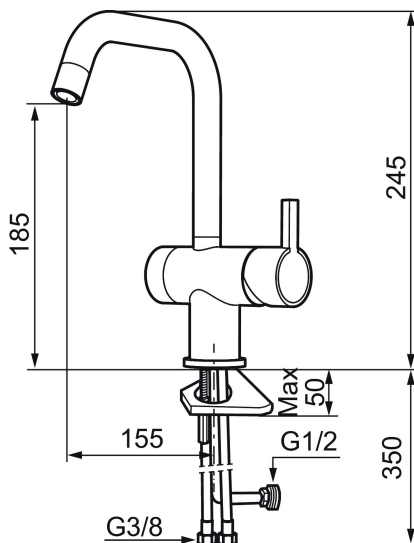

Unique characteristics

Backflow protection unit type

MORA REXX K7 kitchen mixer

With their simple, minimalist design, Mora REXX mixers are the essence of Scandinavian design and functionality. Their innovation lies in their precision. When tradition and craftsmanship meet state-of-the-art manufacturing methods and inspiring design, the result is Mora REXX. The version shown here is a beautiful kitchen mixer with built-in intelligent function.

Article number: 707125 Flow 3 bar: 7.6 l/m

Description: Chrome

- ESS (energy saving system)
- Ceramic cartridge
- Adjustable flow control and temperature limiter
- Eco (energy and water saving constant flow aerator, 7,6 l/min at 200–600 kPa)
- Soft PEX[®] hoses with 3/8" connecting nut (stainless steel braided)
- Swivel spout, limitation part for 60°, 120° or 360° included
- With dishwasher valve, switchable between cold and hot water. Pre-set on cold water
- Hole diameter Ø32-35 mm