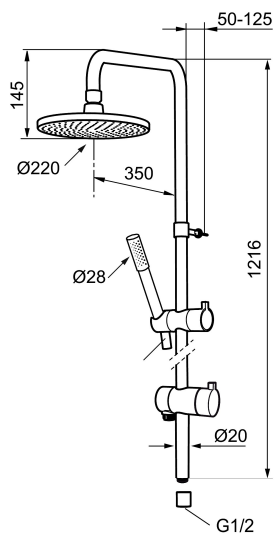

Unique characteristics

MORA REXX S6 shower system

Mora REXX is the essence of Scandinavian design and functionality. Minimalism and simplicity characterise this product line. Its innovation lies in its precision. When tradition and craftsmanship meet state-of-the-art manufacturing methods and inspiring design, the result is Mora REXX. This generous shower includes a wide overhead shower head and a practical hand shower, both with an anti-limescale system.

Article number: 130016

Description: Chrome

- Diverter with ceramic cartridge
- Shower hose in metal, PVC- and BPA-free
- With Easy-Clean anti-limescale system
- Shower bar can be shortened if required
- Connection with G1/2
- Diverter can be mounted with lever pointing in chosen direction
- Eco (energy and water saving hand shower 9 l/min, shower head 12 l/min)