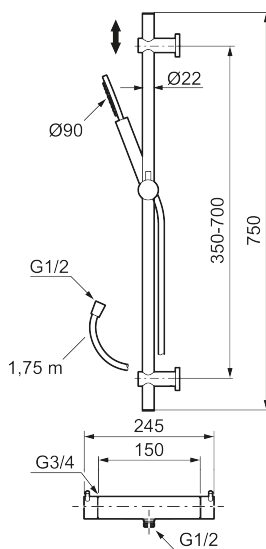

MORA INXX II shower:

- Shower hose in metal, PVC- and BPA-free
- With adjustable wall brackets for usage of existing screw holes
- With Easy-Clean anti-limescale system
- Eco (energy and water saving hand shower 8 l/min)

Article number: 271500.12

Sparepartlist

NO.	ART NO.	RSK	DESCRIPTION
1	209575	8275496	Hand shower, chrome
1	209575.12	8275497	Hand shower, matte black
1	209575.22	8275498	Hand shower, matte white
1	209575.44	8275499	Hand shower, matte grey

NO.	ART NO.	RSK	DESCRIPTION
1	209575.60	8275500	Hand shower, polished brass PVD
1	209575.62	8275501	Hand shower, brused brass PVD
2	131170.AE	8251927	Shower hose in metal, 1750 mm, chrome
2	131170.12AE	8251999	Shower hose in metal, 1750 mm, matte black
2	131170.22AE	8252000	Shower hose in metal, 1750 mm, matte white
2	131170.44AE	8252001	Shower hose in metal, 1750 mm, matte grey
2	131170.60AE	8252002	Shower hose in metal, 1750 mm, polished brass PVD
2	131170.62AE	8252003	Shower hose in metal, 1750 mm, brused brass PVD
3	409710.AE	8218902	Temperature handle, chrome
3	409710.12AE	8218903	Temperature handle, matte black
3	409710.22AE	8218904	Temperature handle, matte white
3	409710.44AE	8218905	Temperature handle, matte grey
3	409710.60AE	8218906	Temperature handle, polished brass PVD
3	409710.62AE	8218907	Temperature handle, brused brass PVD
4	S600023	8439703	Stop ring
5	S600019	8439702	Thermostatic cartridge, complete, with service tool
6	409711.AE	8218901	Temperature handle, chrome
6	409711.12AE	8218908	Temperature handle, matte black
6	409711.22AE	8218909	Temperature handle, matte white
6	409711.44AE	8218910	Temperature handle, matte grey
6	409711.60AE	8218911	Temperature handle, polished brass PVD
6	409711.62AE	8218912	Temperature handle, brused brass PVD
7	S600024	8439705	Stop ring, reversible
8	S600020	8441462	Ceramic headwork, with service tool (shower mixer)
9	891096.AE	8345921	Service tool