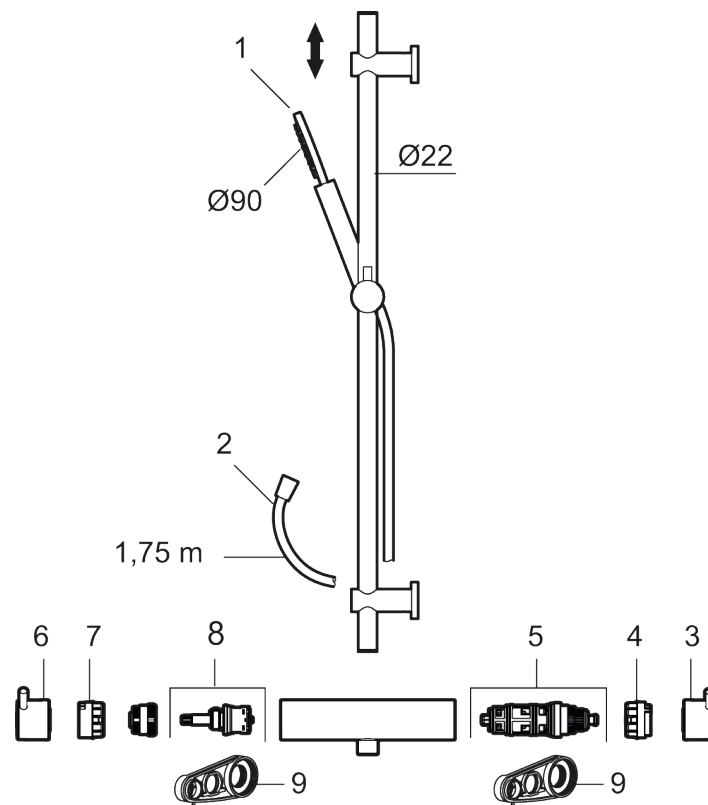

MORA INXX II shower:

- Shower hose in metal, PVC- and BPA-free
- With adjustable wall brackets for usage of existing screw holes
- With Easy-Clean anti-limescale system
- Eco (energy and water saving hand shower 8 l/min)

Article number: 271500.12

Sparepartlist

NO.	ART NO.	RSK	DESCRIPTION
1	209575	8275496	Hand shower, chrome
1	209575.12	8275497	Hand shower, matte black
1	209575.22	8275498	Hand shower, matte white
1	209575.44	8275499	Hand shower, matte grey

NO.	ART NO.	RSK	DESCRIPTION
1	209575.60	8275500	Hand shower, polished brass PVD
1	209575.62	8275501	Hand shower, brused brass PVD
2	131170.AE	8251927	Shower hose in metal, 1750 mm, chrome
2	131170.12AE	8251999	Shower hose in metal, 1750 mm, matte black
2	131170.22AE	8252000	Shower hose in metal, 1750 mm, matte white
2	131170.44AE	8252001	Shower hose in metal, 1750 mm, matte grey
2	131170.60AE	8252002	Shower hose in metal, 1750 mm, polished brass PVD
2	131170.62AE	8252003	Shower hose in metal, 1750 mm, brused brass PVD
3	409710.AE	8218902	Temperature handle, chrome
3	409710.12AE	8218903	Temperature handle, matte black
3	409710.22AE	8218904	Temperature handle, matte white
3	409710.44AE	8218905	Temperature handle, matte grey
3	409710.60AE	8218906	Temperature handle, polished brass PVD
3	409710.62AE	8218907	Temperature handle, brused brass PVD
4	S600023	8439703	Stop ring
5	S600019	8439702	Thermostatic cartridge, complete, with service tool
6	409711.AE	8218901	Temperature handle, chrome
6	409711.12AE	8218908	Temperature handle, matte black
6	409711.22AE	8218909	Temperature handle, matte white
6	409711.44AE	8218910	Temperature handle, matte grey
6	409711.60AE	8218911	Temperature handle, polished brass PVD
6	409711.62AE	8218912	Temperature handle, brused brass PVD
7	S600024	8439705	Stop ring, reversible
8	S600020	8441462	Ceramic headwork, with service tool (shower mixer)
9	891096.AE	8345921	Service tool