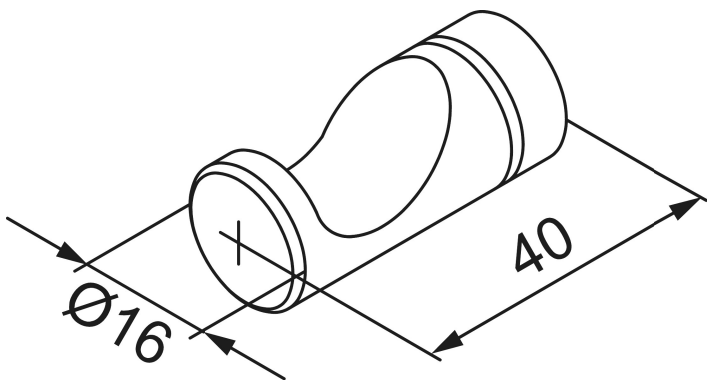

MORA INXX II towel hooks

Discreet in size but with a powerful presence, bring your bathroom up a notch with our towel hooks.

Compact and robust towel hooks, with a range of finish to bring a sculptural elegance to your bathroom. Mora Armatur's bathroom accessories are designed to bring a level of polish and modernity to your interior. Each has an eye-pleasing, slightly over-sized scooped hook and a decorative scored midsection. Available in sharp, clean chrome, polished or brushed brass and a tactile matte black or white.

Article number: 521050.62

Description: Brushed brass PVD, 2 pcs

Unique characteristics

- With screw and plug