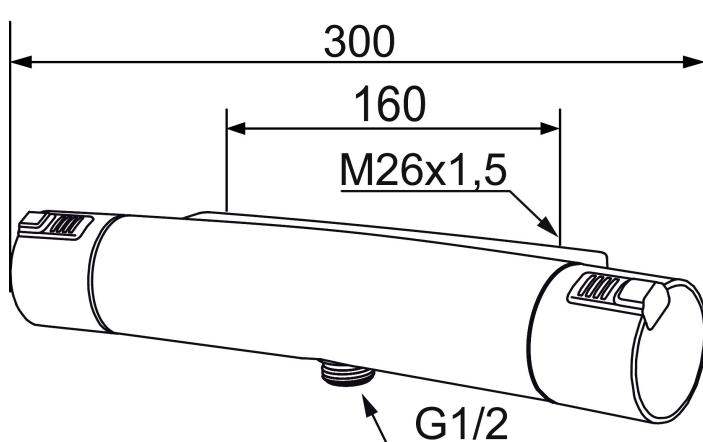

## MORA MMIX T5 shower mixer

Mora MMIX combines elegance and ergonomic design with energy-efficiency. Soft geometric curves and a timeless style characterise the entire Mora MMIX range. The mixers were developed according to our unique EcoSafe™ concept focusing on low energy consumption and long-term environmental care.

Article number: 731000.0011

Description: Chrome/black, 160 c/c

### Uniqe characteristics

Backflow protection unit type 

- With shower connection down
- Pressure balanced thermostatic mixer
- Temperature handle with safety stop at 38°C
- With Eco-function
- Lead Free material
- Approved non-return valves, EN-Standard EN1717