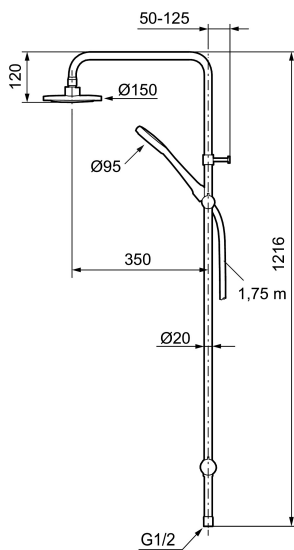

MORA CERA S5 shower system

A bathroom is a place for relaxation, pleasure and recharging your batteries. So fill it with enjoyment. Save energy effortlessly, protect against fluctuations in water temperature, take an extra long shower with a clear conscience. Mora Cera puts quality time in your bathroom in countless ways.

Article number: 130005

Description: Chrome

- Diverter with ceramic cartridge
- Shower hose in metal, PVC- and BPA-free
- With Easy-Clean anti-limescale system
- Shower bar can be shortened if required
- Diverter can be mounted with lever pointing in chosen direction
- Optional connection with/without air mixture
- Air mixture provides comfort flow at 6 l/min, max flow 10 l/min