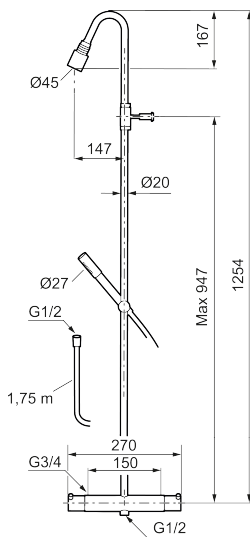

Unique characteristics

MORA IZZY shower system kit

Article number: 705600.25

Description: Rustic brass

Izzy Raw and Rustic come with untreated brass surfaces, which will allow them to age over time, developing a patina and a beauty all of their own.

Consist of:

Mora Izzy thermostatic mixer:

- Compensates for temperature and pressure fluctuations
- With reversible headwork
- Temperature handle with safety stop at 38°C
- With Eco-function Approved non-return valves, EN-Standard EN1717

Mora Izzy Shower System:

- Black shower hose in metal, PVC- and BPA-free
- With Easy-Clean anti-limescale system
- Shower bar can be shortened if required
- Eco (energy and water saving hand shower 9 l/min, shower head 12 l/min)