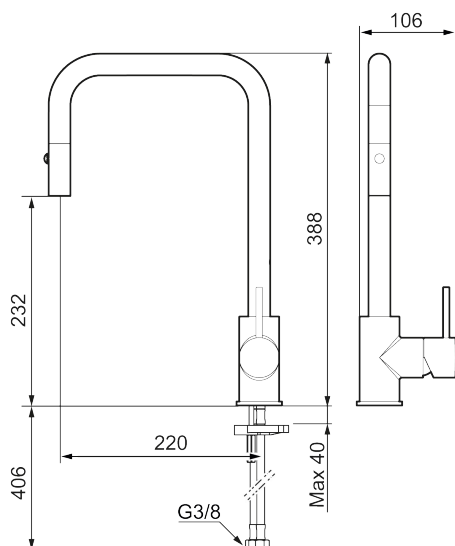

MORA INXX II pullout kitchen mixer

The resilient matte black shade and gentle design language of the INXX II soft faucet bring a luxurious and elegant aesthetic to your kitchen.

The mixer has a convenient pullout hand shower with the option to switch between a regular water stream and a shower. The stream returns to normal when the water is turned off.

The faucet's integrated dishwasher shut-off is discreetly placed and electronically controlled, shutting off the water supply to the dishwasher 4 or 12 hours after activation.

Article number: 272041.12CA **Flow 3 bar:** 5.9 l/m

Description: Matte black, with integrated electronic dish washer cut-off

Unique characteristics

Backflow protection unit type

- Pull out telescopic nozzle with two spray patterns (normal and rinse)
- Adjustable flow control and temperature limiter
- Soft PEX[®] hoses with 3/8" connecting nut (stainless steel braided)
- Swivel spout 130°, adaptable for different sinks
- With integrated electronic dish washer cut-off, automatic shut-off after 4 or 12 hours
- Approved non-return valves, EN-Standard EN1717
- Hole diameter Ø34-37 mm