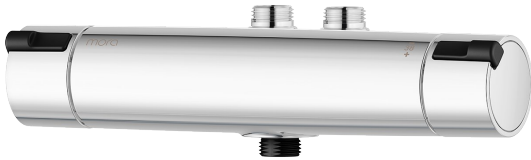

## MMIX II shower mixer

We have updated our classic MMIX chrome shower mixer with a straighter shape and a bolder look. The result? Superior function and elegant style!

Its interior has also been upgraded with an improved thermostat, providing optimal energy efficiency combined with an unsurpassable shower experience.

**Article number:** 334015

**Description:** Chrome, 40 c/c, pipe connection up

### Unique characteristics

Backflow protection unit type 

- Note! 40 c/c
- With shower connection down
- Pressure balanced thermostatic mixer
- Temperature handle with safety stop at 38°C
- With Eco-function
- Lead Free material
- Approved non-return valves, EN-Standard EN1717

# MMIX II shower mixer

We have updated our classic MMIX chrome shower mixer with a straighter shape and a bolder look. The result? Superior function and elegant style! Its interior has also been upgraded with an improved thermostat, providing optimal energy efficiency combined with an unsurpassable shower experience.