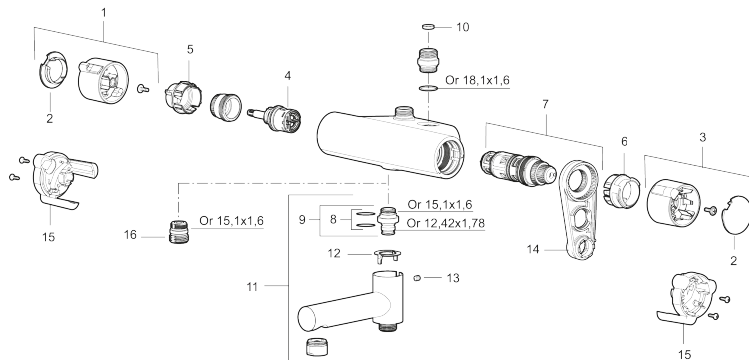

PRODUCT DESCRIPTION

MMIX II shower mixer

We have updated our classic MMIX chrome shower mixer with a straighter shape and a bolder look. The result? Superior function and elegant style! Its interior has also been upgraded with an improved thermostat, providing optimal energy efficiency combined with an unsurpassable shower experience.

Article number: 334015

Sparepartlist

NO.	ART NO.	RSK	DESCRIPTION
1	S600191	8397017	On/off handle, complete, chrome
2	S600192	8397019	End cover, chrome, 2 pcs
3	S600190	8397018	Temperature handle, complete, chrome
4	S600020	8441462	Ceramic headwork, with service tool (shower mixer)
4	S600021	8441463	Ceramic headwork, with service tool (bath mixer)
4	S600270	8387233	Ceramic headwork, without tool (bath mixer)
5	S600086	8439710	Stop ring, standard
6	S600087	8439711	Scalding protection ring
7	S600084	8439709	Thermostatic cartridge, complete, incl. service tool
7	S600271	8397030	Thermostatic cartridge, complete, without service tool
8	209519.AE	8938340	O-ring, for swivel spout
9	409366.AE		Nipple M18x1 with o-ring for bath mixer
10	409359.AA	8345172	Filter kit for connecting links, retail packed
11	409356	8344853	Swivel spout, for conversion of shower mixer to bath/shower mixer, chrome
12	129154.AE	8295332	Stop ring
13	708655.AE	8295447	Locking screw
14	891096.AE	8345921	Service tool
15	S600193	8397020	Care-handle, black, 2 pcs
16	S600088	8439712	Nipple M18x1-G1/2 for shower mixer