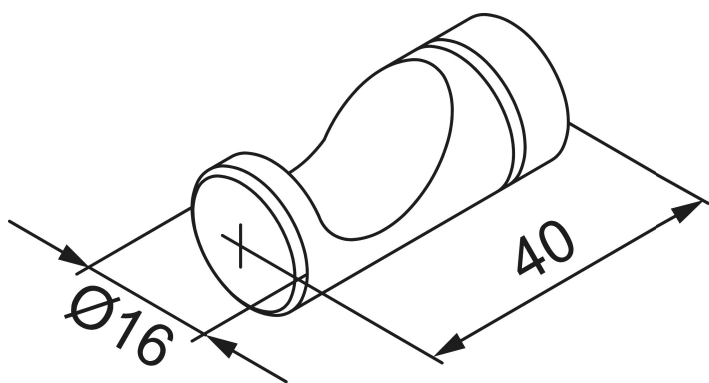

MORA INXX II towel hooks

Discreet in size but with a powerful presence, bring your bathroom up a notch with our towel hooks.

Compact and robust towel hooks, with a range of finish to bring a sculptural elegance to your bathroom. Mora Armatur's bathroom accessories are designed to bring a level of polish and modernity to your interior. Each has an eye-pleasing, slightly over-sized scooped hook and a decorative scored midsection. Available in sharp, clean chrome, polished or brushed brass and a tactile matte black or white.

Article number: 521050.22

Description: Matte white, 2 pcs

Unique characteristics

- With screw and plug