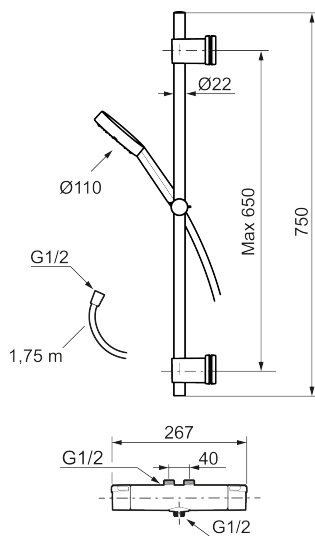

Unique characteristics

Backflow protection unit type **EB**

MMIX II shower kit Vaska

The MMIX II shower kit features an updated design for its hand shower unit and an enhanced thermostat. Mora's signature attention to detail and focus on quality mean this sleek chrome shower delivers on all fronts.

Article number: 334025 **Flow 3 bar:** 6.9 l/m

Description: Chrome, 40 c/c, pipe connection up

Consist of:

MORA MMIX II thermostatic mixer:

- Pressure balanced thermostatic mixer
- Temperature handle with safety stop at 38°C
- With Eco-function
- Lead Free material
- Approved non-return valves, EN-Standard EN1717
- Note! Not for Vaska

MORA MMIX II shower set (art.no. 331300):

- Shower hose in metal, PVC- and BPA-free
- With bracket for mounting on 40 c/c pipes
- With Easy-Clean anti-limescale system