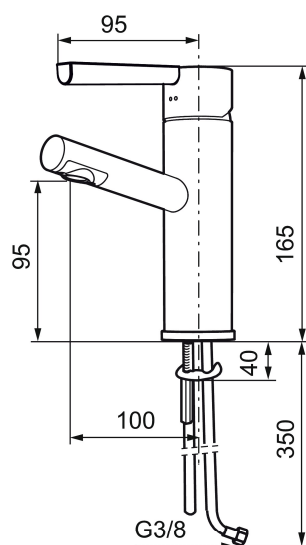

MORA REXX care basin mixer

Article number: 707157 Flow 3 bar: 7.8 l/m

Description: Chrome

- ESS (Energy saving system)
- Ceramic cartridge
- Adjustable flow control and temperature limiter
- Soft PEX® hoses with 3/8" connecting nut (stainless steel braided)
- Hole diameter Ø32-37 mm (Ø32-35 mm recommended)

Unique characteristics

PRODUCT DESCRIPTION

MORA REXX care basin mixer

Article number: 707157

Sparepartlist

NO.	ART NO.	RSK	DESCRIPTION
	209560.AC	8345784	Rubber gasket for Soft-PEX® pipe 3/8, 10-pcs
1	209500.AE	8346901	Handle, chrome
1	209500.0011AE	8346917	Handle, chrome/black
2	409337	8346503	Care-handle, chrome
3	209501.AE	8346902	Cover nut, chrome
4	209493.AE	8345204	Ceramic cartridge, ESS
4	708301.AE	8345093	Ceramic cartridge
5	209506.AE	8346907	L-spout, complete, chrome
5	209506.0011AE	8326728	L-spout, complete, chrome/black
6	209502.AE	8346903	Aerator kit, L-spout, 7,6 l/min at 200–600 kPa, chrome
6	209502.0011AE	8346921	Aerator kit, L-spout, 7,6 l/min at 200–600 kPa, chrome/black
7	209508.AE	8346909	J-spout, complete, chrome
8	209507.AE	8346908	C-spout, complete, chrome
9	209503.AE	8346904	Aerator M18 int., 7,6 l/min at 200–600 kPa, chrome
10	209520.AE	8346910	Gasket kit, incl. o-rings, limitation part, screw and wrench
11	708779.AE		Fastening details, kitchen
12	209518.AE	8346911	Fastening details
13	209562.AE		Locating ring, basin
14	209563.AE	8295335	Locating ring, kitchen

NO.	ART NO.	RSK	DESCRIPTION
15	209505.AE	8346906	Handle for dishwasher connection, chrome
16	209504.AE	8346905	Ceramic cartridge for dish washer connection CW/HW, incl. service tool
17	459013		Locking screw
18	409480.AE	8393983	Aerator M18 int., ball joint, 7–9 l/min at 300 kPa