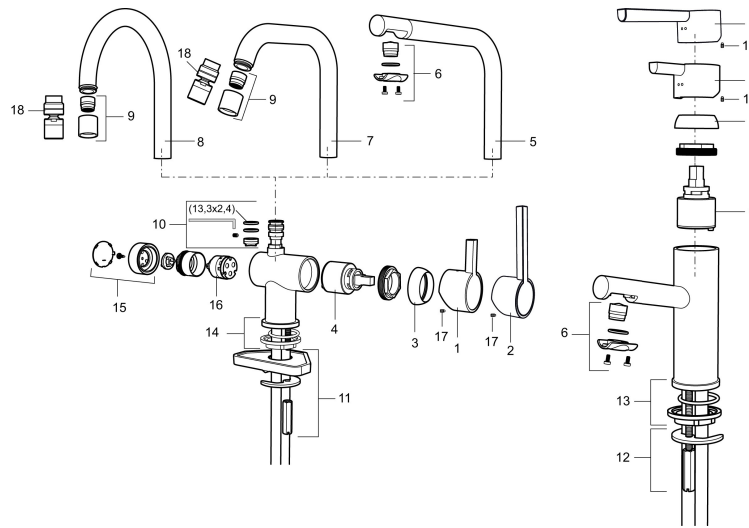

MORA REXX care basin mixer

Article number: 707157 Flow 3 bar: 7.8 l/m

Description: Chrome

- ESS (Energy saving system)
- Ceramic cartridge
- Adjustable flow control and temperature limiter
- Soft PEX® hoses with 3/8" connecting nut (stainless steel braided)
- Hole diameter Ø32-37 mm (Ø32-35 mm recommended)

Unique characteristics

PRODUCT DESCRIPTION

MORA REXX care basin mixer

Article number: 707157

Sparepartlist

NO.	ART NO.	RSK	DESCRIPTION
	209560.AC	8345784	Rubber gasket for Soft-PEX® pipe 3/8, 10-pcs
1	209500.AE	8346901	Handle, chrome
1	209500.0011AE	8346917	Handle, chrome/black
2	409337	8346503	Care-handle, chrome
3	209501.AE	8346902	Cover nut, chrome
4	209493.AE	8345204	Ceramic cartridge, ESS
4	708301.AE	8345093	Ceramic cartridge
5	209506.AE	8346907	L-spout, complete, chrome
5	209506.0011AE	8326728	L-spout, complete, chrome/black
6	209502.AE	8346903	Aerator kit, L-spout, 7,6 l/min at 200–600 kPa, chrome
6	209502.0011AE	8346921	Aerator kit, L-spout, 7,6 l/min at 200–600 kPa, chrome/black
7	209508.AE	8346909	J-spout, complete, chrome
8	209507.AE	8346908	C-spout, complete, chrome
9	209503.AE	8346904	Aerator M18 int., 7,6 l/min at 200–600 kPa, chrome
10	209520.AE	8346910	Gasket kit, incl. o-rings, limitation part, screw and wrench
11	708779.AE		Fastening details, kitchen
12	209518.AE	8346911	Fastening details
13	209562.AE		Locating ring, basin
14	209563.AE	8295335	Locating ring, kitchen

NO.	ART NO.	RSK	DESCRIPTION
15	209505.AE	8346906	Handle for dishwasher connection, chrome
16	209504.AE	8346905	Ceramic cartridge for dish washer connection CW/HW, incl. service tool
17	459013		Locking screw
18	409480.AE	8393983	Aerator M18 int., ball joint, 7–9 l/min at 300 kPa