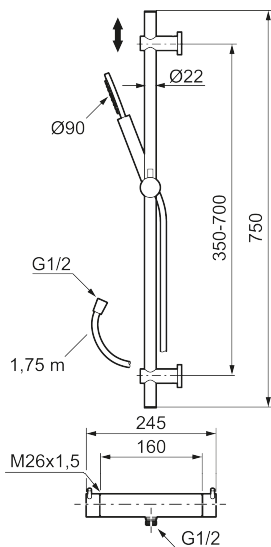

Unique characteristics

MORA INXX II shower kit

Article number: 271600.LD6 Flow 3 bar: 6.0 l/m

Description: Chrome, LEED compliant

Consist of:

MORA INXX II shower mixer:

- Pressure balanced thermostatic mixer
- Temperature handle with safety stop at 38°C
- With Eco-function
- Approved non-return valves, EN-Standard EN1717

MORA INXX II shower:

- Shower hose in metal, PVC- and BPA-free
- With adjustable wall brackets for usage of existing screw holes
- With Easy-Clean anti-limescale system
- Constant flow 6 l/min at 200–600 kPa

PRODUCT DESCRIPTION

MORA INXX II shower kit

Article number: 271600.LD6

Sparepartlist

NO.	ART NO.	RSK	DESCRIPTION
1	209575	8275496	Hand shower, chrome
1	209575.12	8275497	Hand shower, matte black
1	209575.22	8275498	Hand shower, matte white
1	209575.44	8275499	Hand shower, matte grey
1	209575.60	8275500	Hand shower, polished brass PVD
1	209575.62	8275501	Hand shower, brused brass PVD
2	131170.AE	8251927	Shower hose in metal, 1750 mm, chrome
2	131170.12AE	8251999	Shower hose in metal, 1750 mm, matte black
2	131170.22AE	8252000	Shower hose in metal, 1750 mm, matte white
2	131170.44AE	8252001	Shower hose in metal, 1750 mm, matte grey
2	131170.60AE	8252002	Shower hose in metal, 1750 mm, polished brass PVD
2	131170.62AE	8252003	Shower hose in metal, 1750 mm, brused brass PVD
3	409710.AE	8218902	Temperature handle, chrome
3	409710.12AE	8218903	Temperature handle, matte black