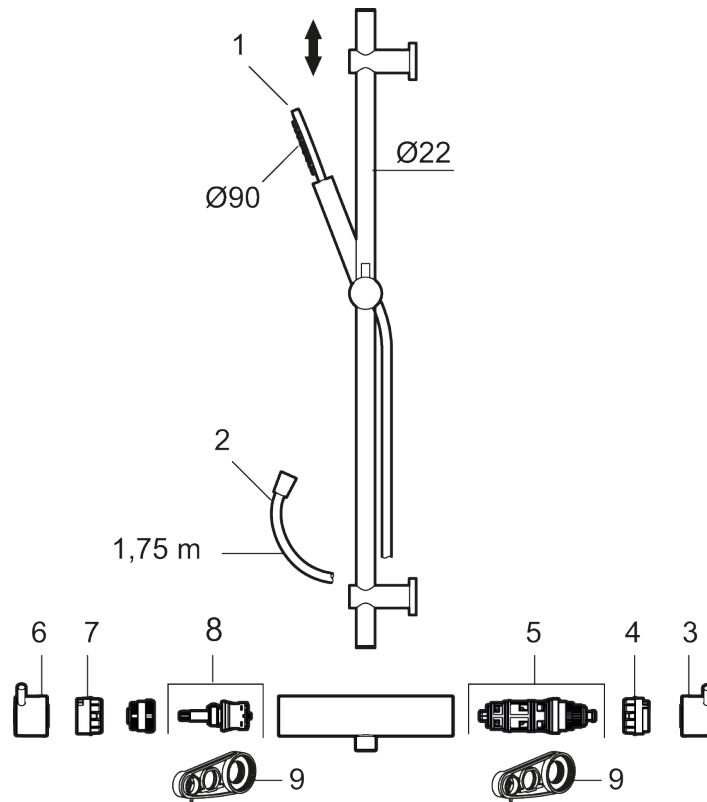

Unique characteristics

MORA INXX II shower kit

Article number: 271600.LD6 Flow 3 bar: 6.0 l/m

Description: Chrome, LEED compliant

Consist of:

MORA INXX II shower mixer:

- Pressure balanced thermostatic mixer
- Temperature handle with safety stop at 38°C
- With Eco-function
- Approved non-return valves, EN-Standard EN1717

MORA INXX II shower:

- Shower hose in metal, PVC- and BPA-free
- With adjustable wall brackets for usage of existing screw holes
- With Easy-Clean anti-limescale system
- Constant flow 6 l/min at 200–600 kPa

PRODUCT DESCRIPTION

MORA INXX II shower kit

Article number: 271600.LD6

Sparepartlist

NO.	ART NO.	RSK	DESCRIPTION
1	209575	8275496	Hand shower, chrome
1	209575.12	8275497	Hand shower, matte black
1	209575.22	8275498	Hand shower, matte white
1	209575.44	8275499	Hand shower, matte grey
1	209575.60	8275500	Hand shower, polished brass PVD
1	209575.62	8275501	Hand shower, brused brass PVD
2	131170.AE	8251927	Shower hose in metal, 1750 mm, chrome
2	131170.12AE	8251999	Shower hose in metal, 1750 mm, matte black
2	131170.22AE	8252000	Shower hose in metal, 1750 mm, matte white
2	131170.44AE	8252001	Shower hose in metal, 1750 mm, matte grey
2	131170.60AE	8252002	Shower hose in metal, 1750 mm, polished brass PVD
2	131170.62AE	8252003	Shower hose in metal, 1750 mm, brused brass PVD
3	409710.AE	8218902	Temperature handle, chrome
3	409710.12AE	8218903	Temperature handle, matte black