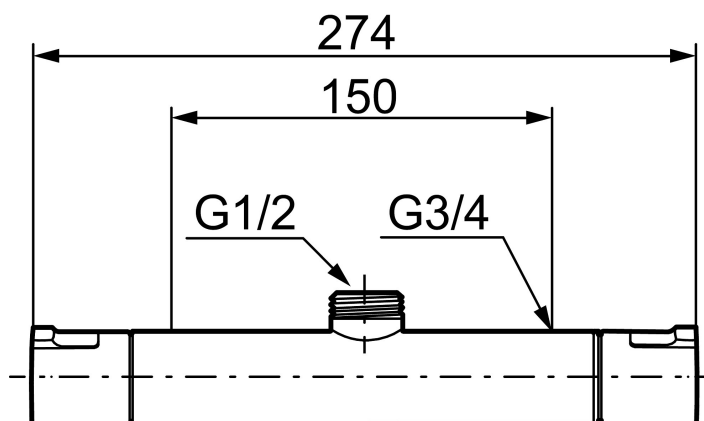

MORA CERA T4 shower mixer

A bathroom is a place for relaxation, pleasure and recharging your batteries. So fill it with enjoyment. Save energy effortlessly, protect against fluctuations in water temperature, take an extra long shower with a clear conscience. Mora Cera puts quality time in your bathroom in countless ways.

Article number: 241150.DB

Description: Chrome, incl. s-connection (2x701001)

- With shower connection up for Shower Systems
- Temperature handle with safety stop at 38°C and 42°C
- With Eco-function
- Approved non-return valves, EN-Standard EN1717
- Extra user-friendly grips, approved by the Rheumatism Association in Sweden

Unique characteristics

Backflow protection unit type