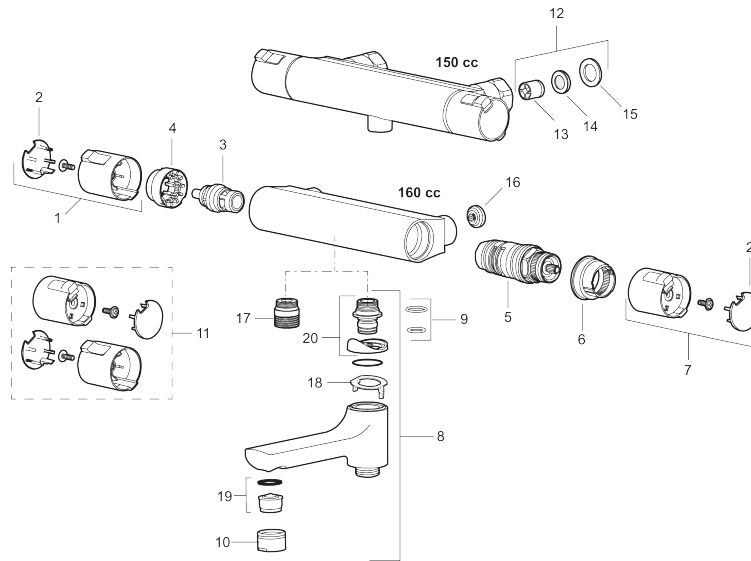

Article number: 241150.DB

Description: Chrome, incl. s-connection (2x701001)

- With shower connection up for Shower Systems
- Temperature handle with safety stop at 38°C and 42°C
- With Eco-function
- Approved non-return valves, EN-Standard EN1717
- Extra user-friendly grips, approved by the Rheumatism Association in Sweden

Unique characteristics

Backflow protection unit type 

PRODUCT DESCRIPTION

MORA CERA T4 shower mixer

A bathroom is a place for relaxation, pleasure and recharging your batteries. So fill it with enjoyment. Save energy effortlessly, protect against fluctuations in water temperature, take an extra long shower with a clear conscience. Mora Cera puts quality time in your bathroom in countless ways.

Article number: 241150.DB

Sparepartlist

NO.	ART NO.	RSK	DESCRIPTION
1	409653.AA	8345188	On/off handle, complete, chrome, retail packed
2	409658.AA	8345190	End cover, chrome, retail packed
3	S600274	8397028	Ceramic headwork (G15)
4	708079.AE		Eco, Stop ring, on/off
5	708764.AE	8345114	Thermostatic cartridge
6	209556.AE	8345184	Stop ring, temperature
7	409654.AA	8345189	Temperature handle, complete, chrome, retail packed
8	409656	8344876	Swivel spout, for conversion of shower mixer to bath/shower mixer, chrome
9	209519.AE	8938340	O-ring, for swivel spout
10	131415.AE	8281512	Housing M24 utv., 15 mm, chrome
11	409650.AA	8345187	On/off- and temperature handle, complete, chrome, retail packed
12	708338.AE		Non-return valve (2 pcs)
13	139465.AE	8186872	Non-return valve, with lock ring
14	708080.AE		Holder for filter, complete
15	709339.AE	8938274	Gasket 24/15x2, 2 pcs

NO.	ART NO.	RSK	DESCRIPTION
16	129380.AE	8345651	Non-return valve (2 pcs)
17	409659.AE	8187025	Shower connector M18x1xG1/2
18	38521000	8295345	Stop ring
19	139783.AE	8281546	Aerator inlet, 20–24 l/min at 300 kPa
20	209494.AE	8314141	Spout nipple incl cover ring