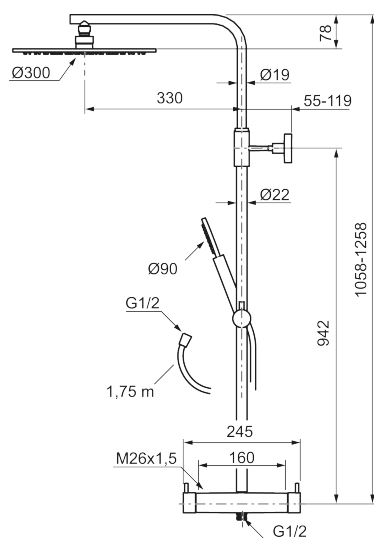

Consist of:

MORA INXX II thermostatic mixer:

- Pressure balanced thermostatic mixer
- With reversible headwork
- Temperature handle with safety stop at 38°C
- With Eco-function
- Approved non-return valves, EN-Standard EN1717

MORA INXX II Shower System:

- Shower hose in metal, PVC- and BPA-free
- With Easy-Clean anti-limescale system
- Adjustable height
- Hand shower 7,5 l/min, shower head 11,3 l/min